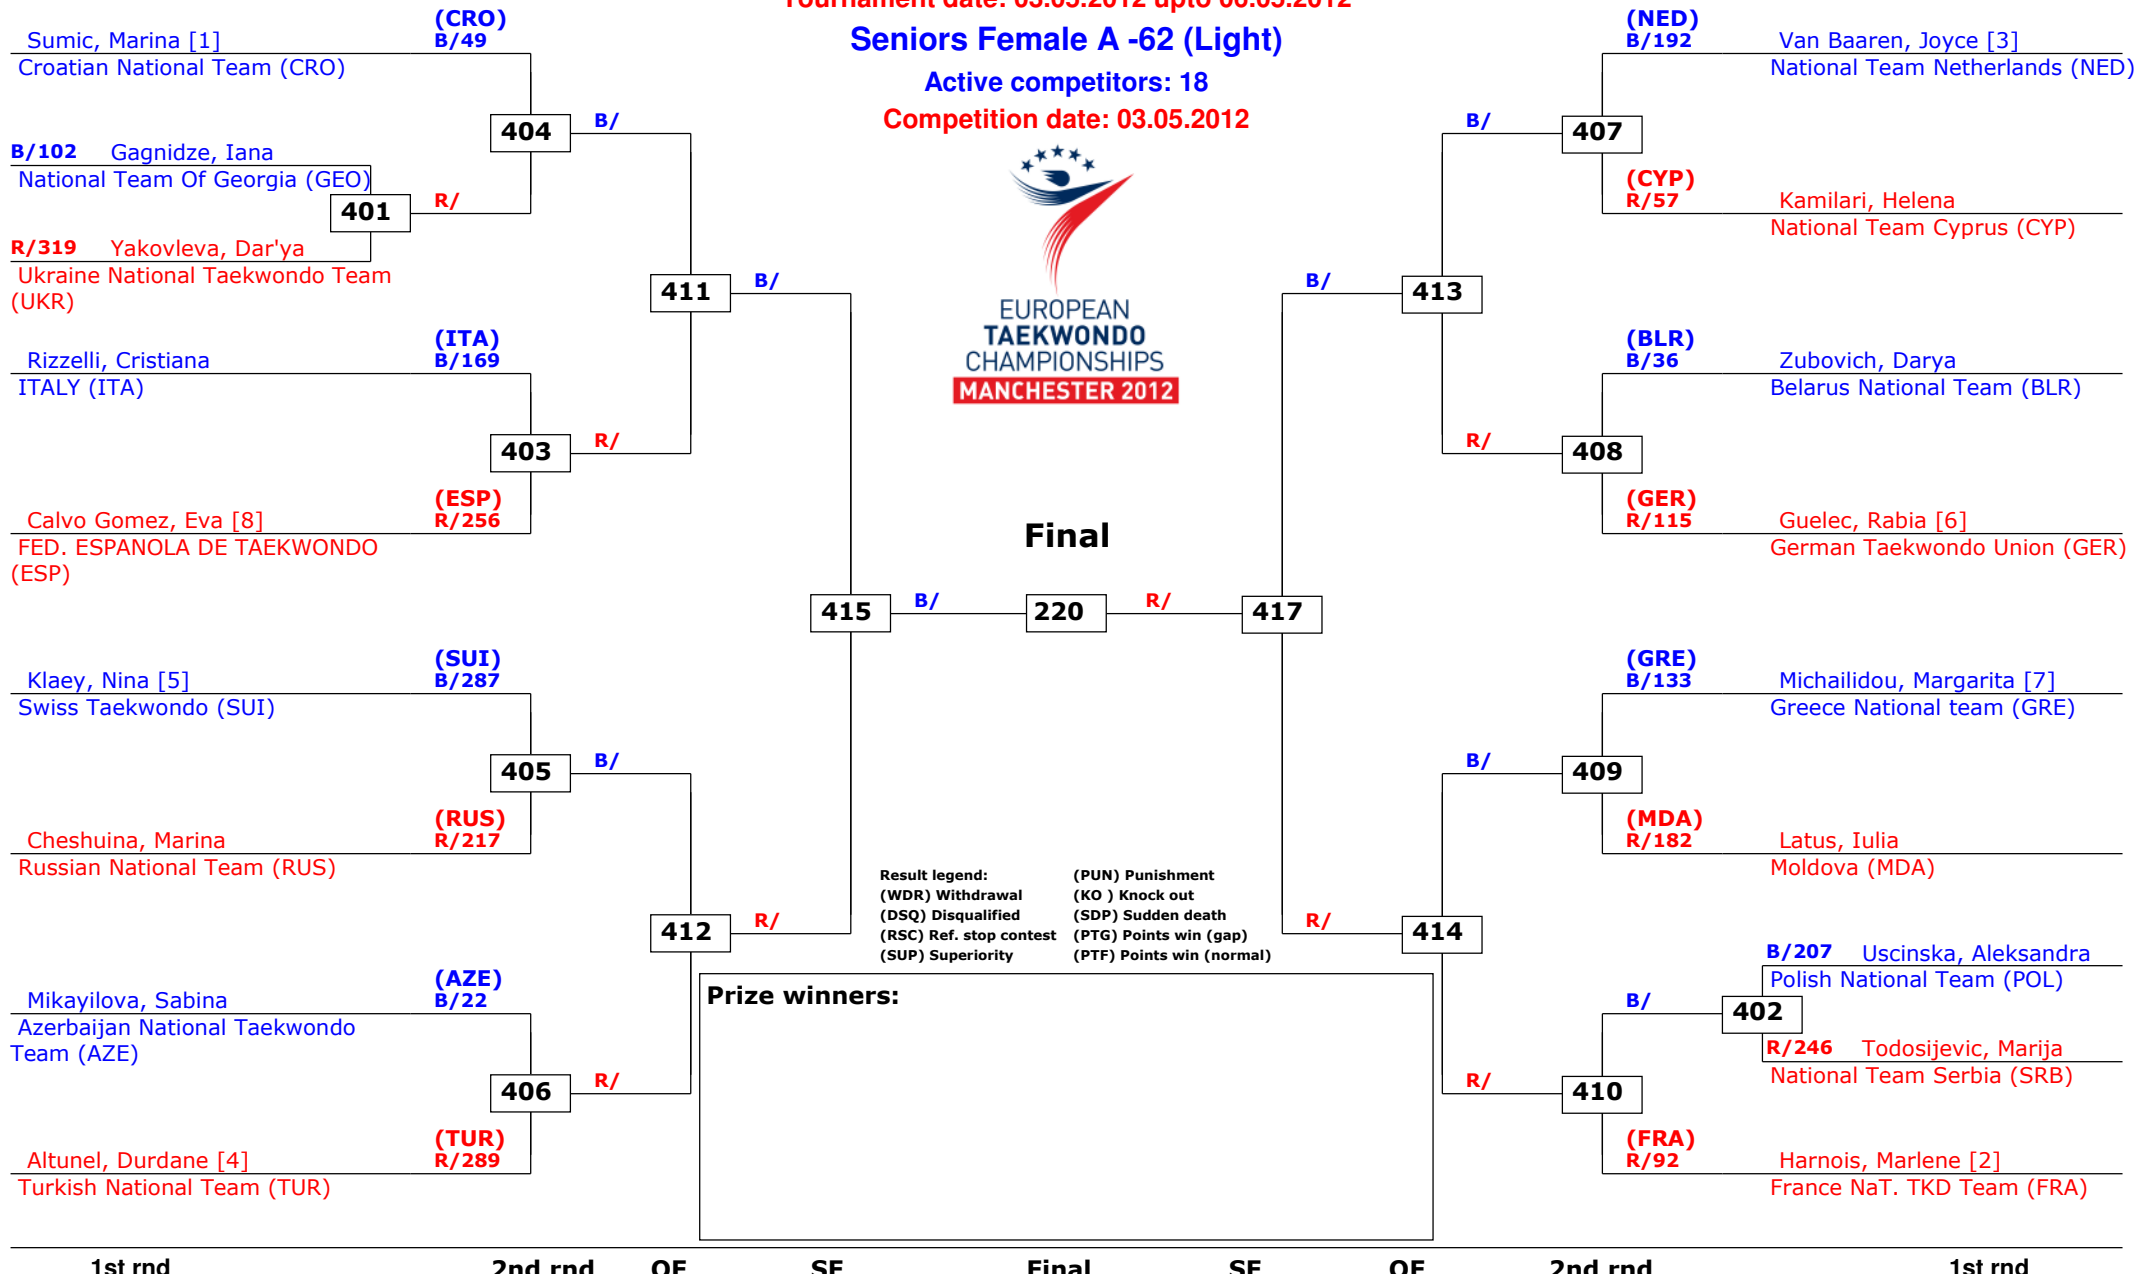

European Championship Seniors 2012

Manchester, Great Britain

Tournament date: 03.05.2012 upto 06.05.2012

Seniors Female A -57 (Feather)

Active competitors: 19

Competition date: 05.05.2012

EUROPEAN
TAEKWONDO
CHAMPIONSHIPS
MANCHESTER 2012

European Championship Seniors 2012

Manchester, Great Britain

Tournament date: 03.05.2012 upto 06.05.2012

Seniors Female A -62 (Light)

Active competitors: 18

Competition date: 03.05.2012

EUROPEAN
TAEKWONDO
CHAMPIONSHIPS
MANCHESTER 2012