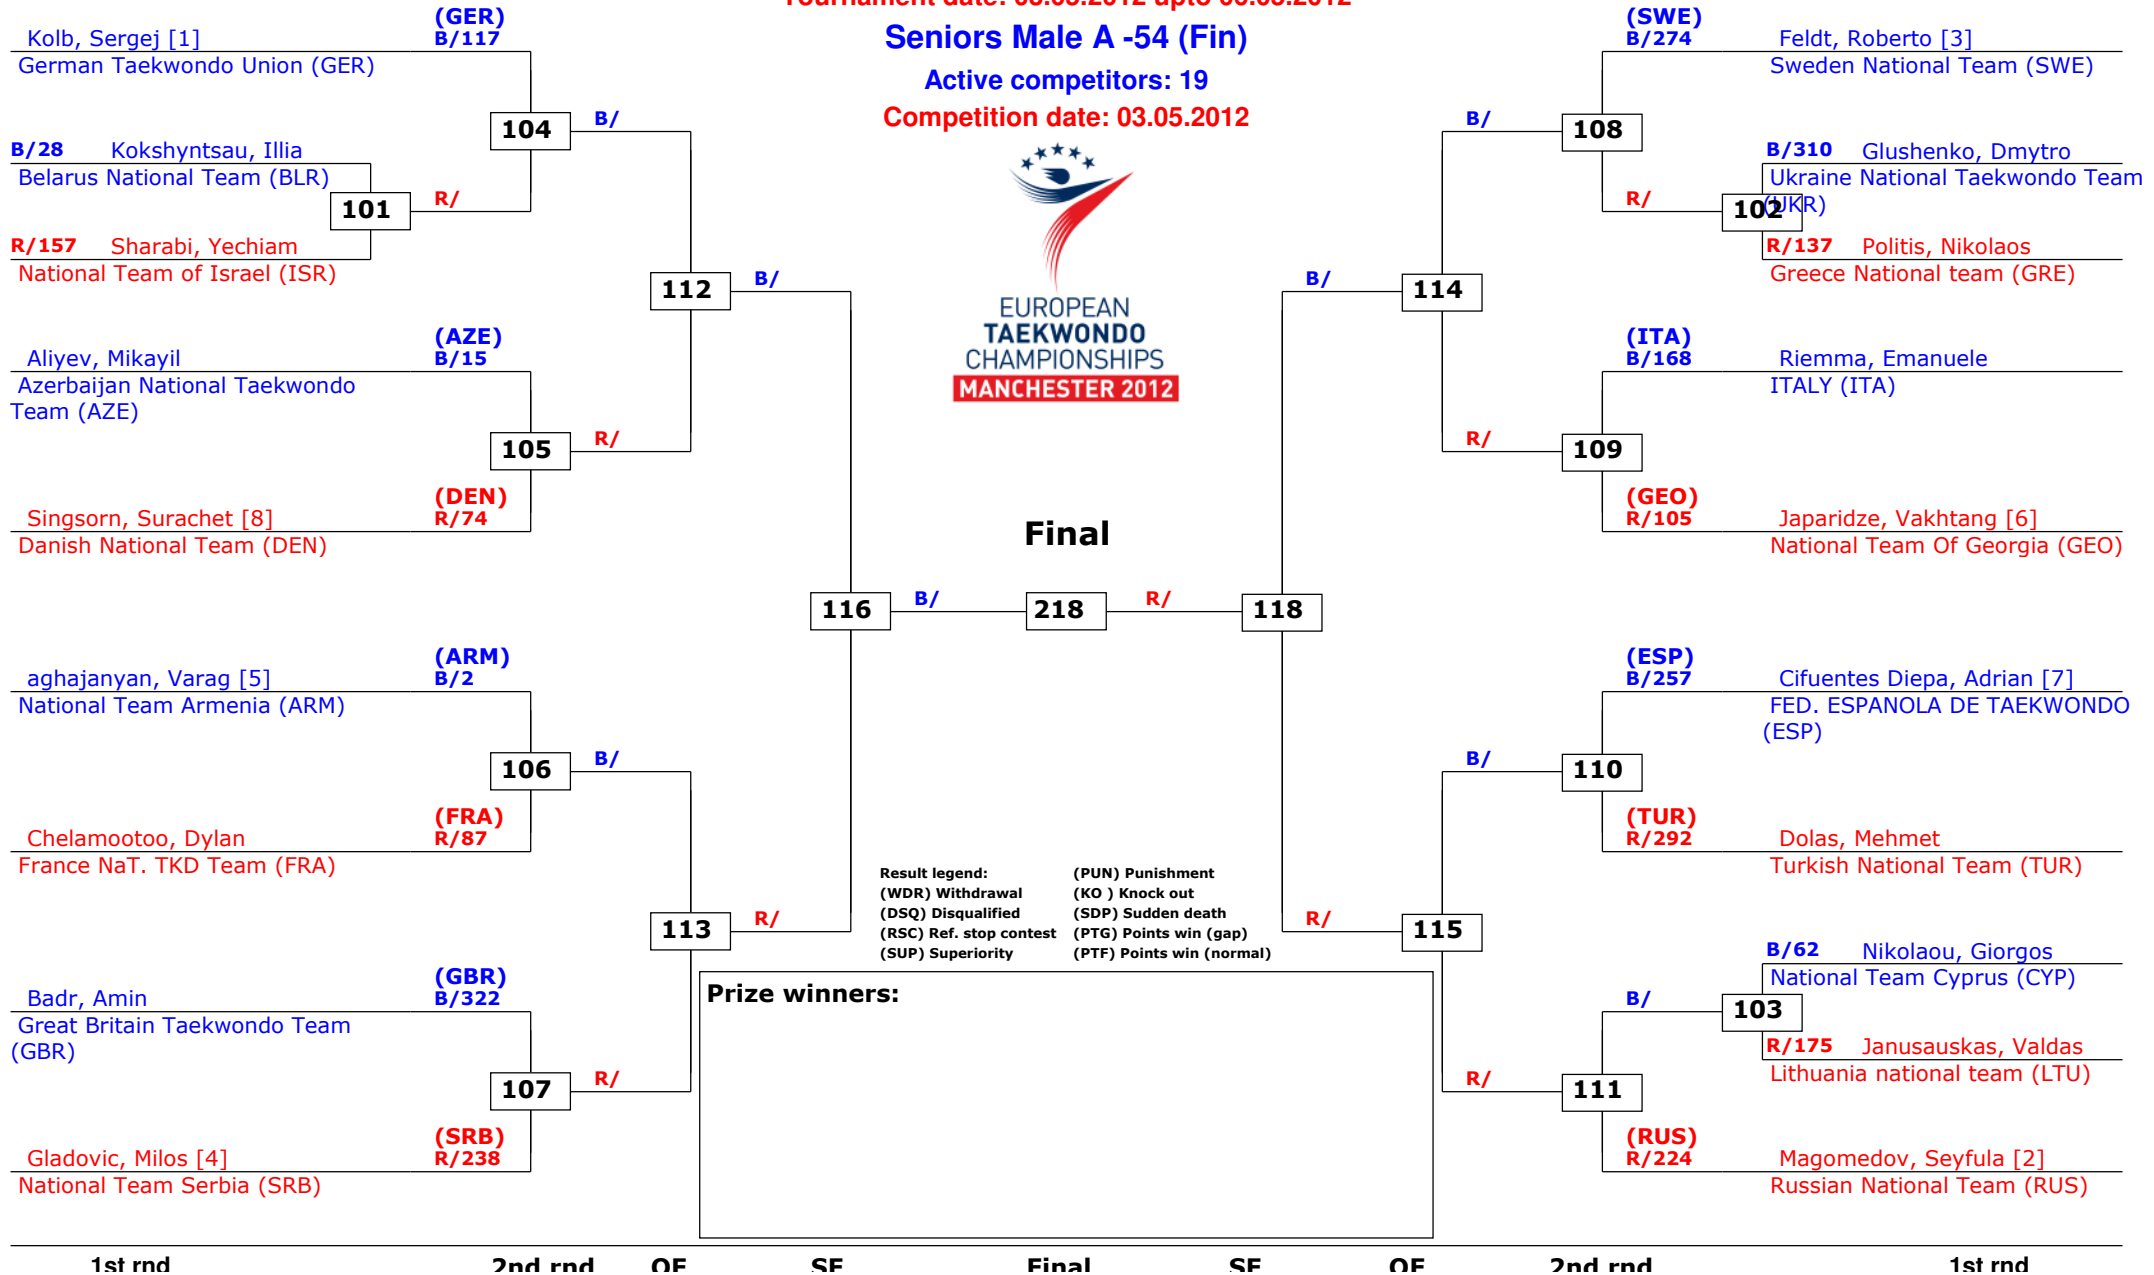

European Championship Seniors 2012

Manchester, Great Britain

Tournament date: 03.05.2012 upto 06.05.2012

Seniors Male A -54 (Fin)

Active competitors: 19

Competition date: 03.05.2012

EUROPEAN
TAEKWONDO
CHAMPIONSHIPS
MANCHESTER 2012