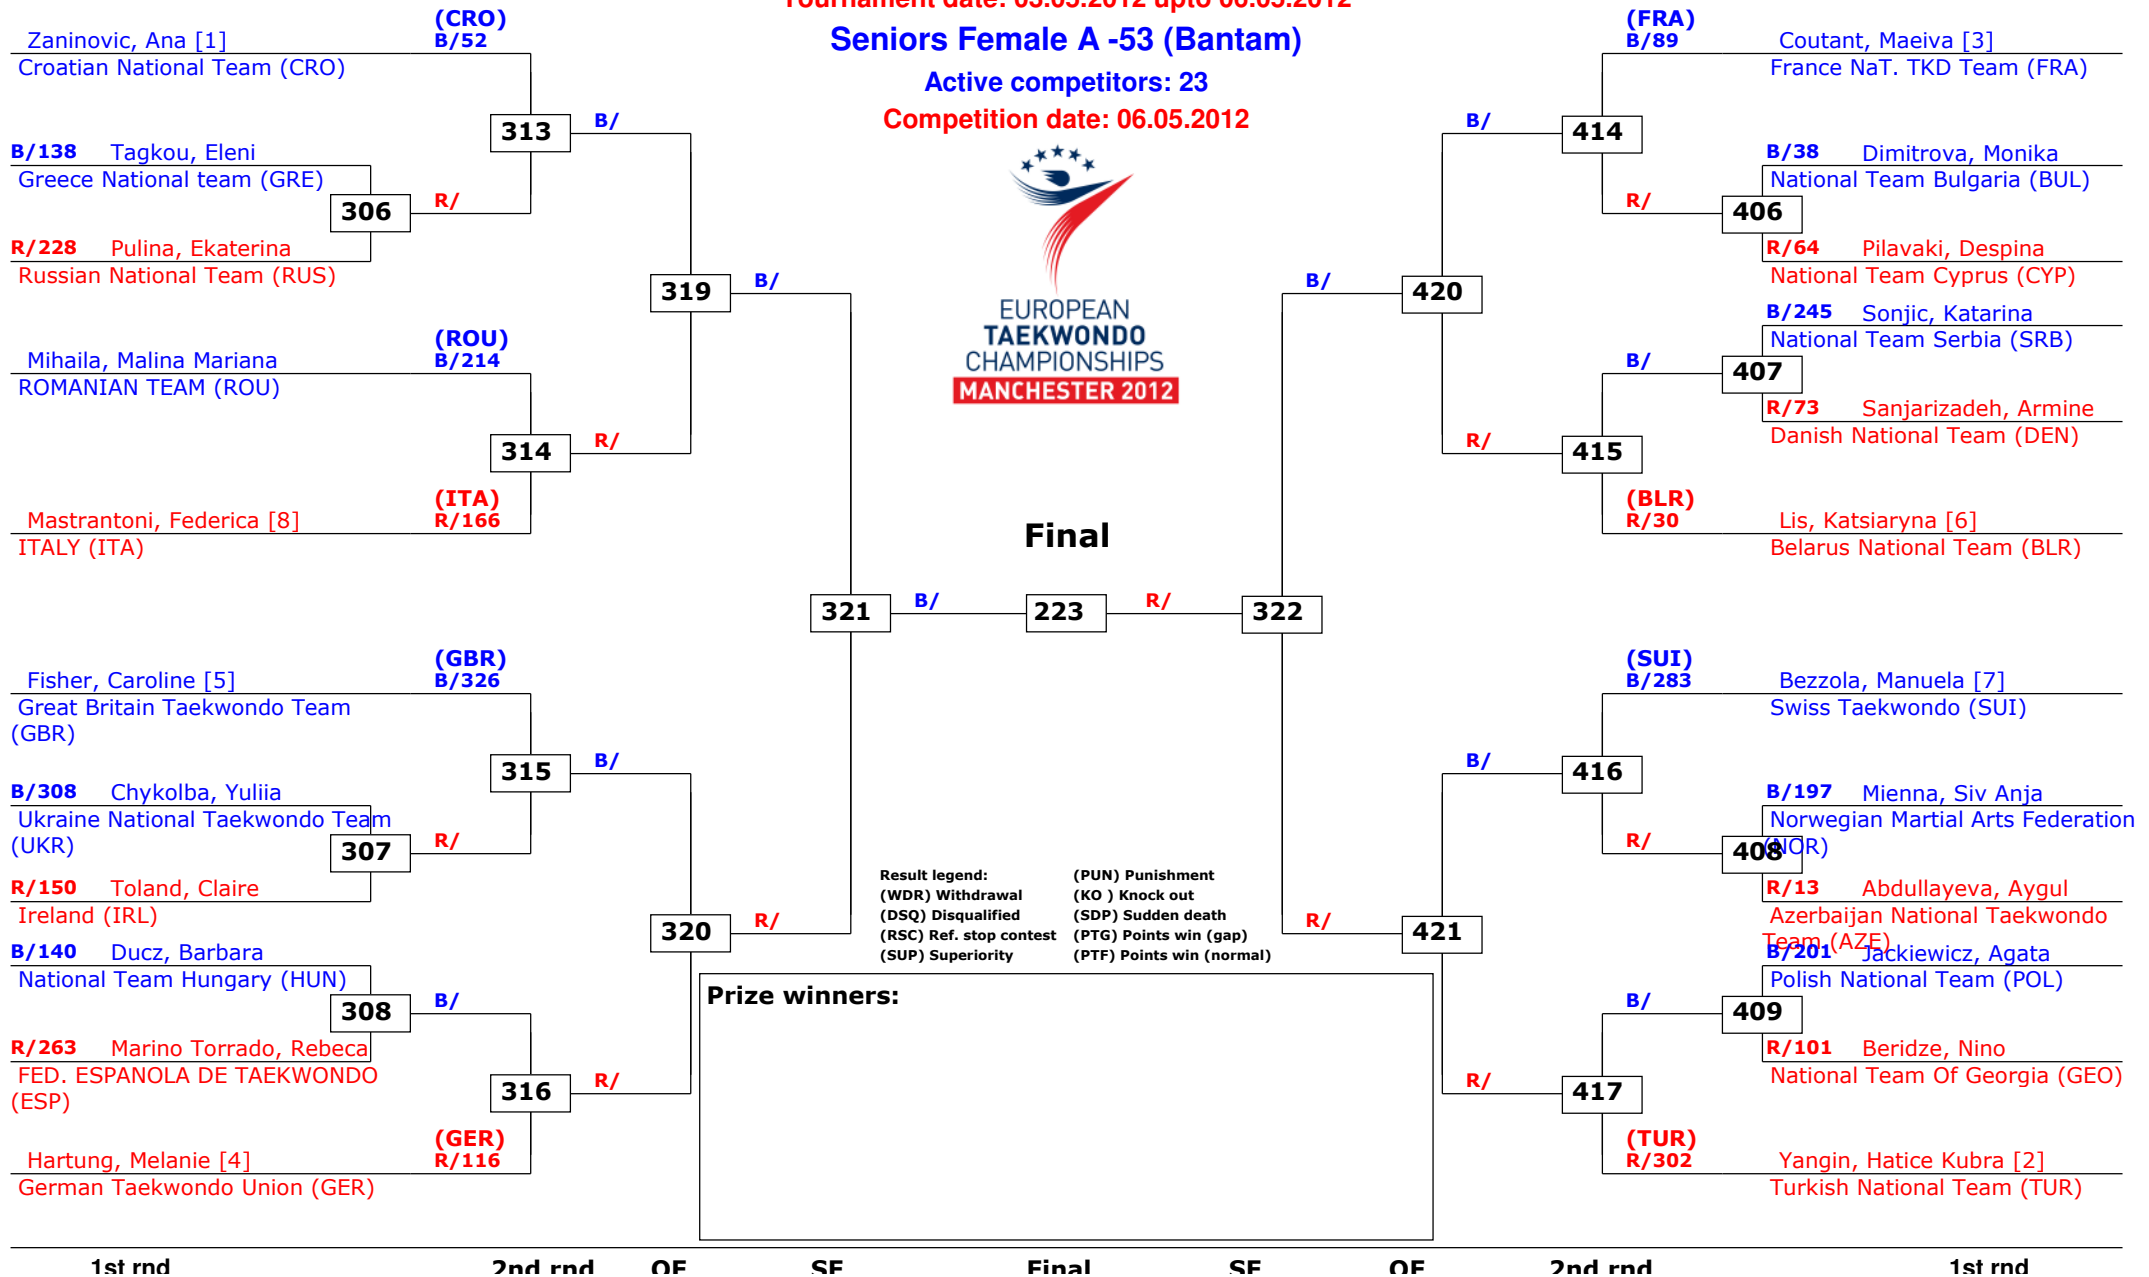

European Championship Seniors 2012

Manchester, Great Britain

Tournament date: 03.05.2012 upto 06.05.2012

Seniors Female A -53 (Bantam)

Active competitors: 23

Competition date: 06.05.2012

EUROPEAN
TAEKWONDO
CHAMPIONSHIPS
MANCHESTER 2012