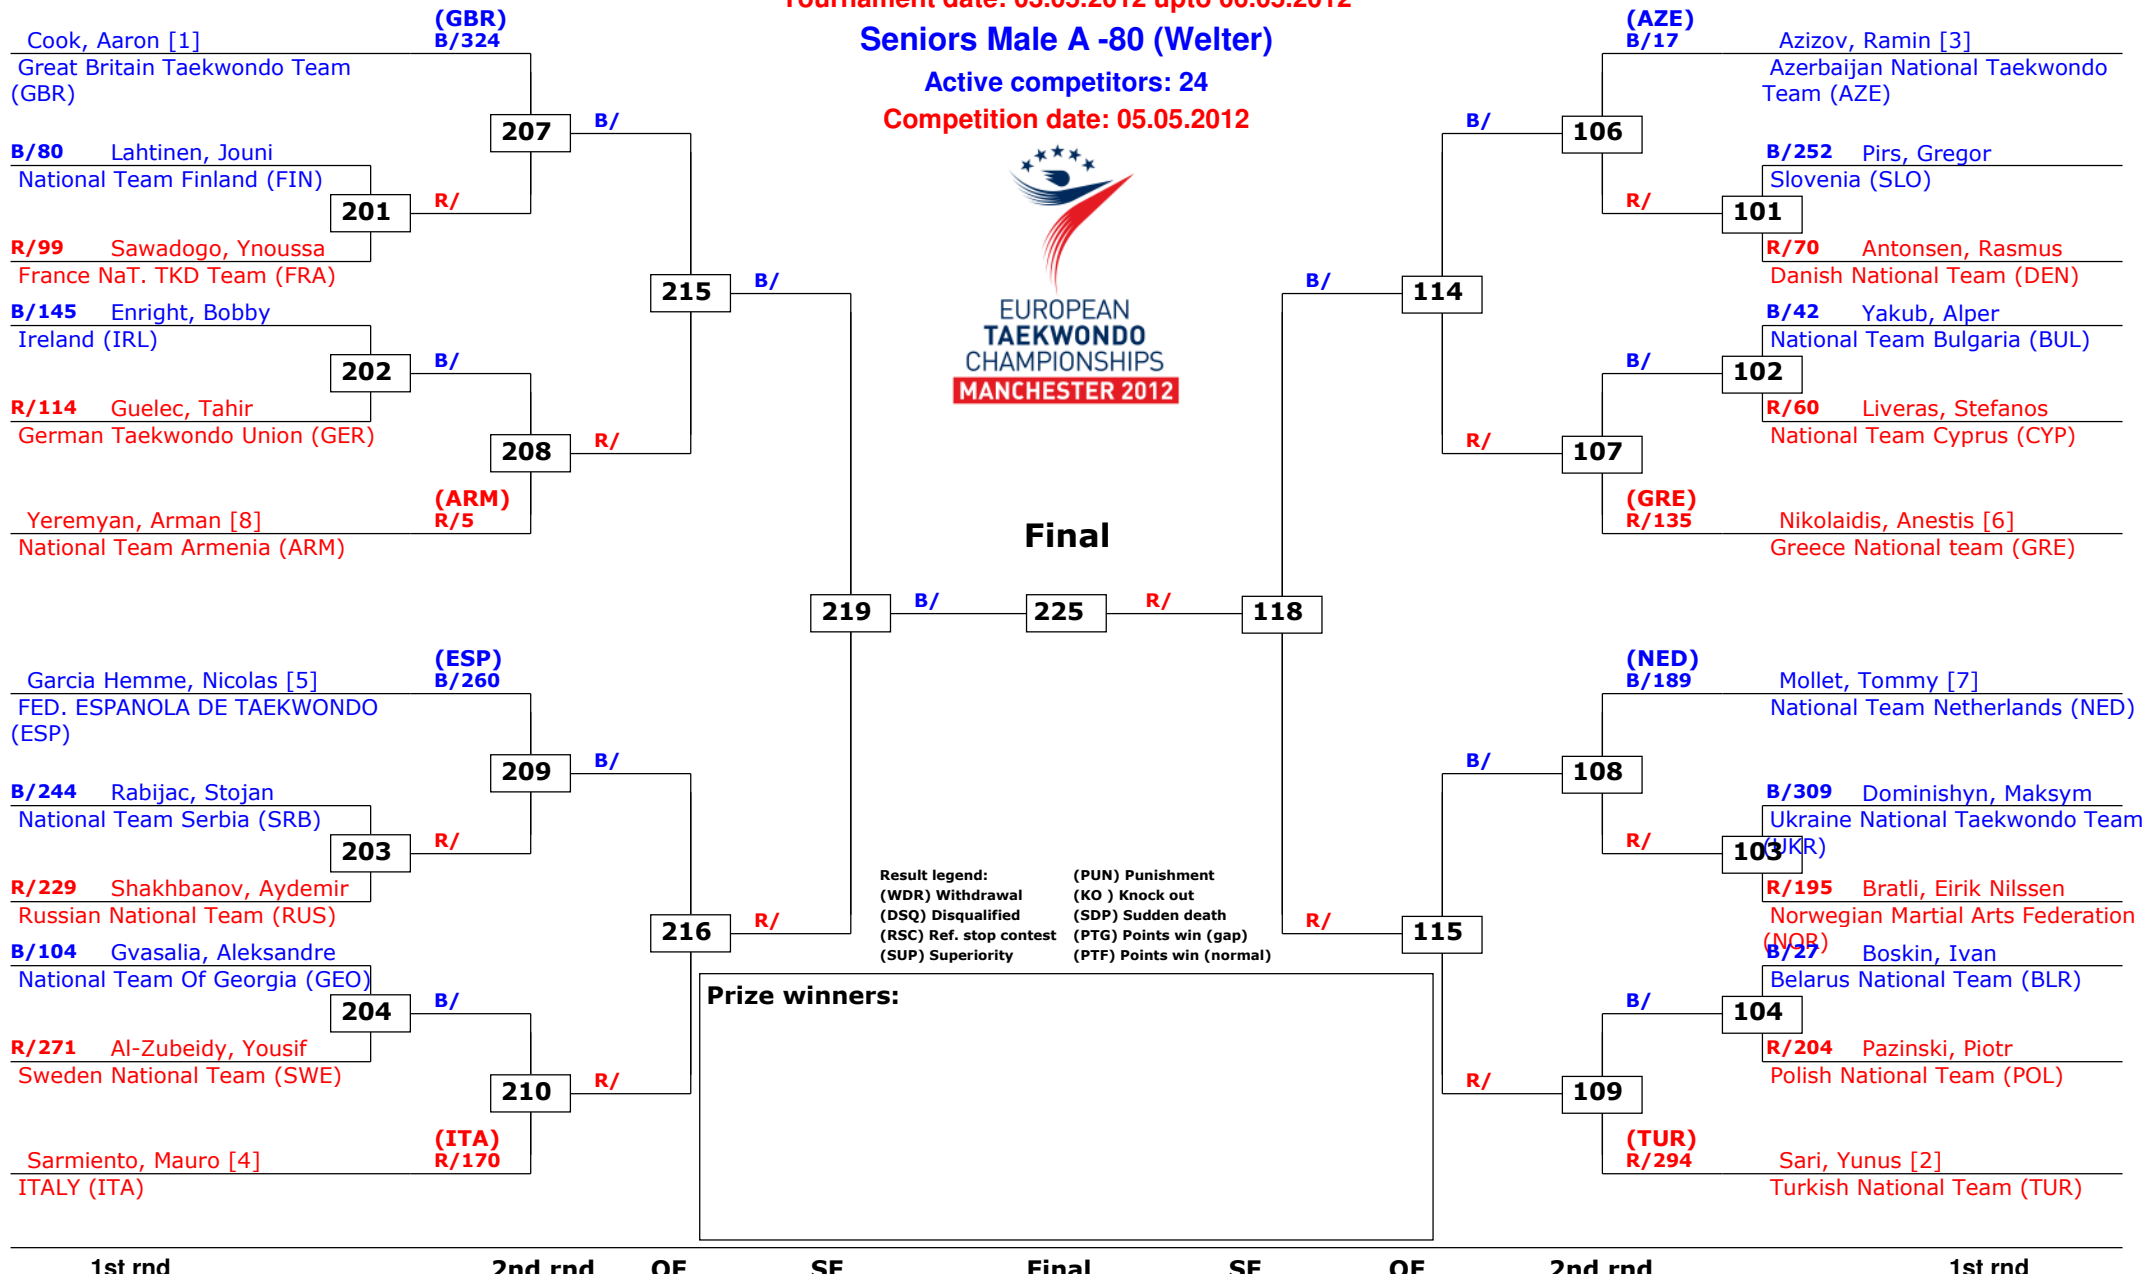

Manchester, Great Britain

Tournament date: 03.05.2012 upto 06.05.2012

Seniors Male A -80 (Welter)

Active competitors: 24

Competition date: 05.05.2012

EUROPEAN
TAEKWONDO
CHAMPIONSHIPS
MANCHESTER 2012

European Championship Seniors 2012