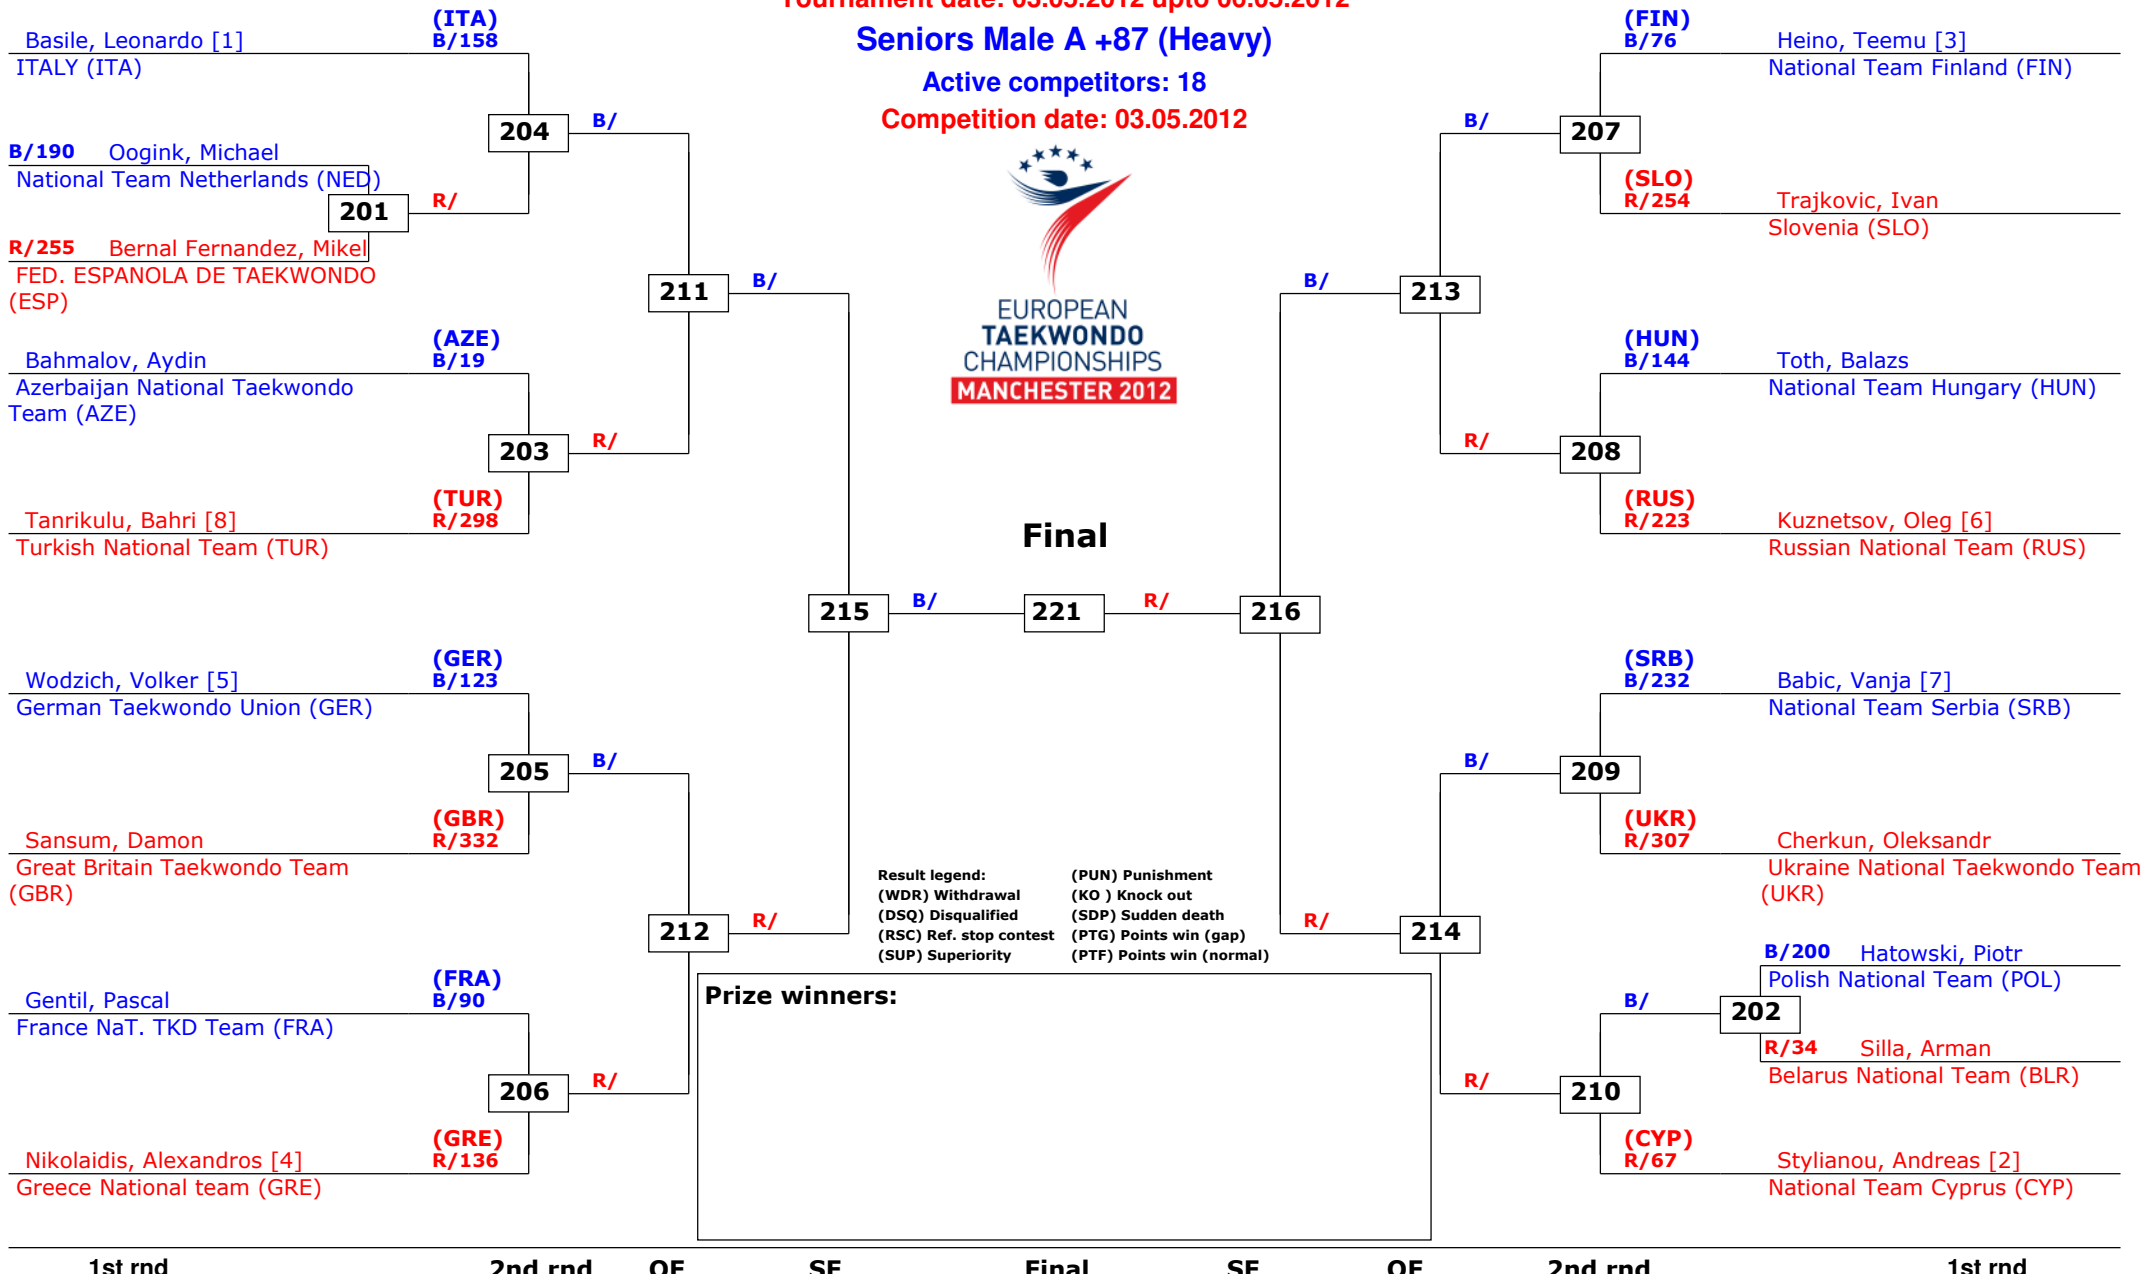

European Championship Seniors 2012

Manchester, Great Britain

Tournament date: 03.05.2012 upto 06.05.2012

Seniors Male A +87 (Heavy)

Active competitors: 18

Competition date: 03.05.2012

EUROPEAN
TAEKWONDO
CHAMPIONSHIPS
MANCHESTER 2012