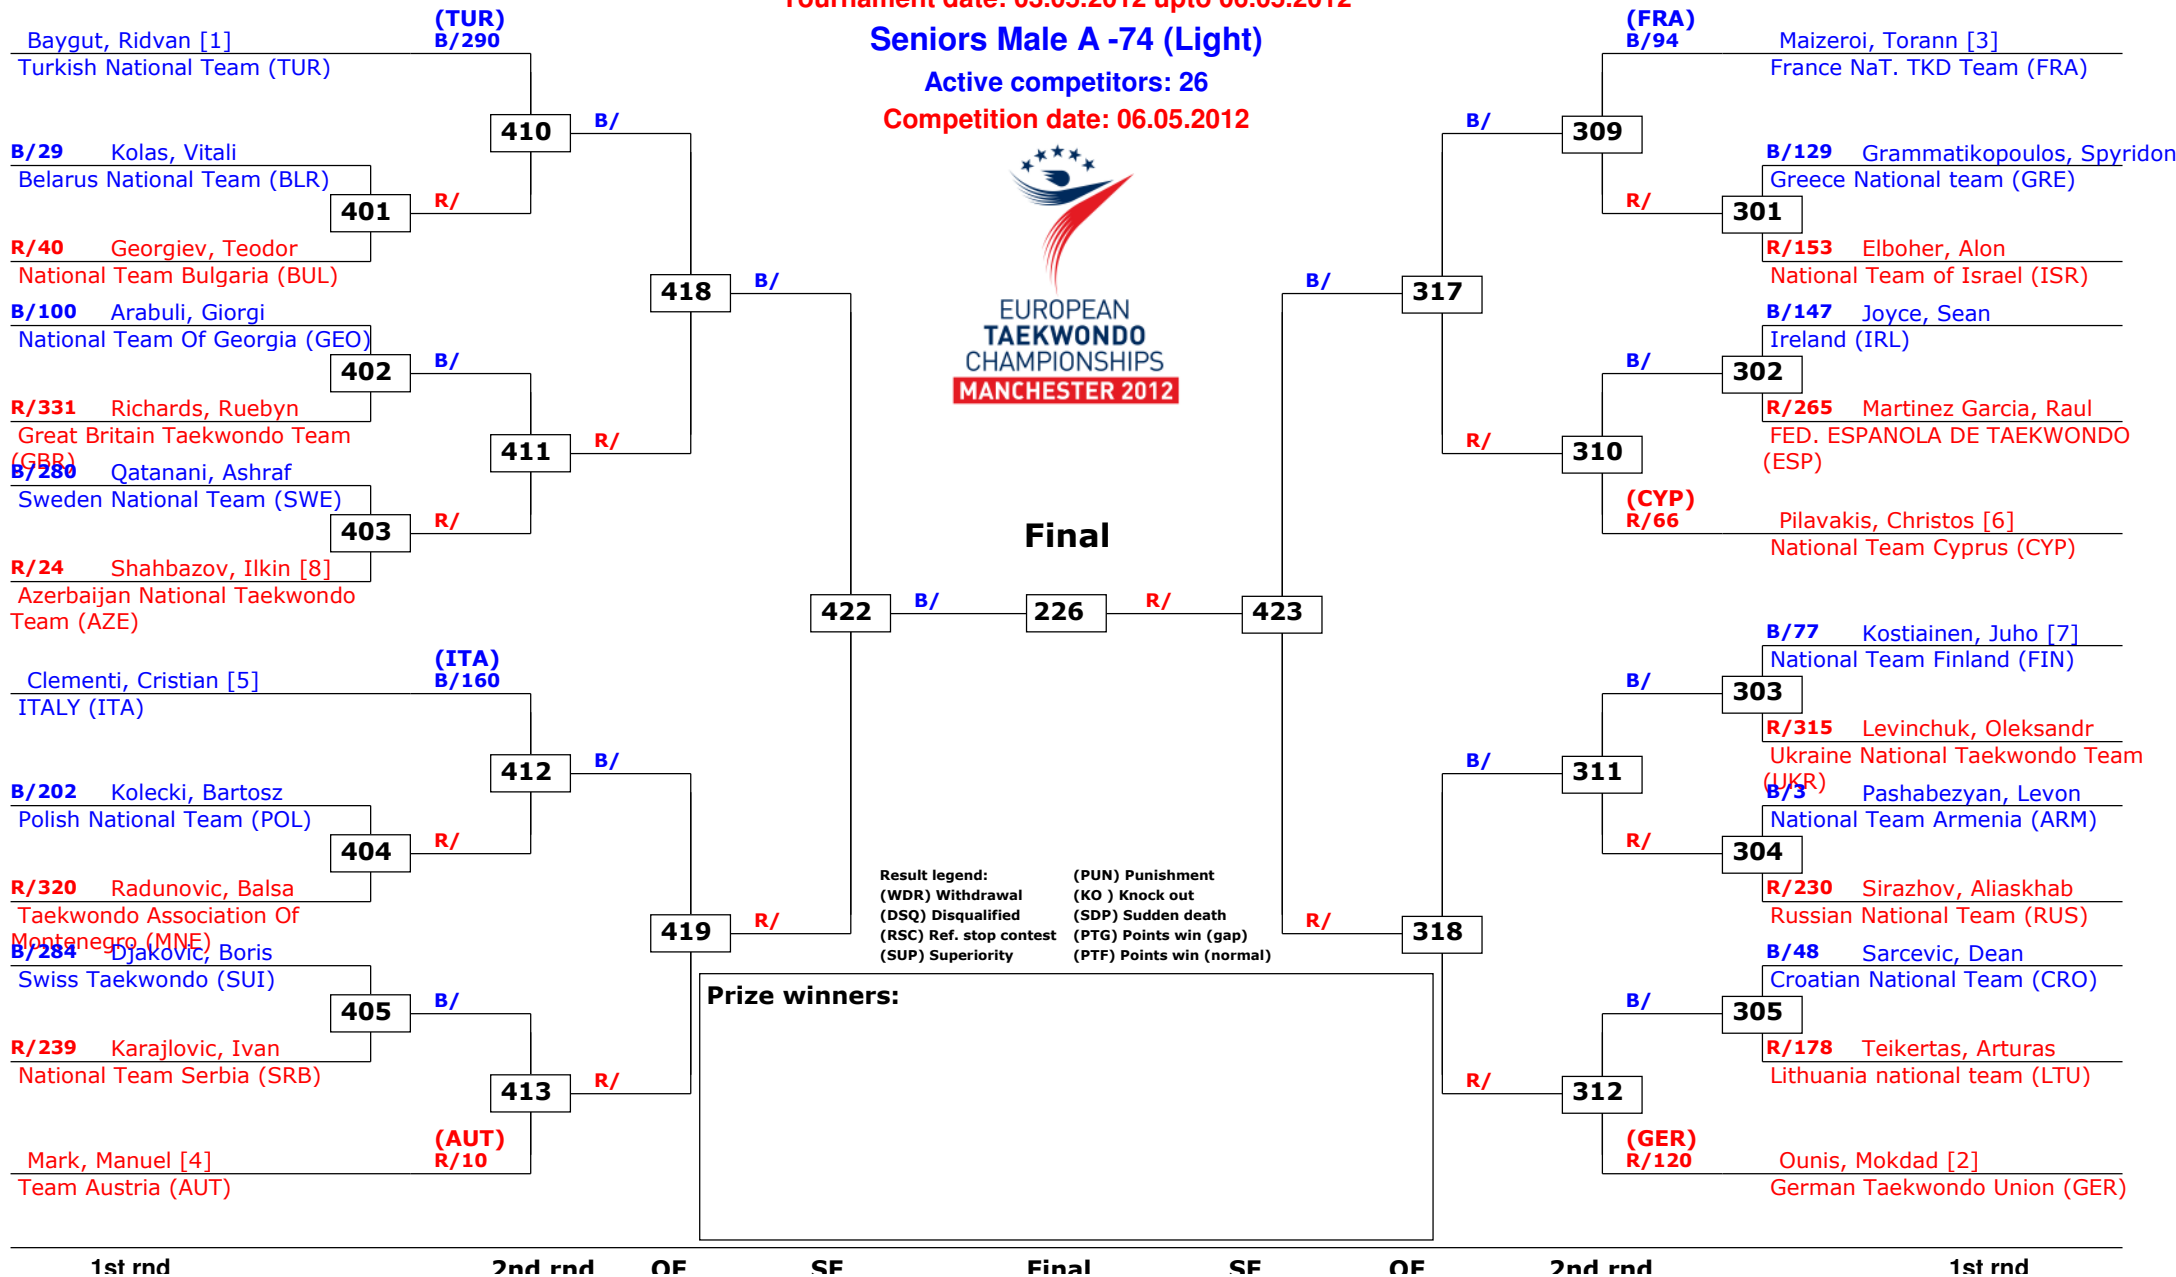

European Championship Seniors 2012

Manchester, Great Britain

Tournament date: 03.05.2012 upto 06.05.2012

Seniors Male A -74 (Light)

Active competitors: 26

Competition date: 06.05.2012

European Championship Seniors 2012