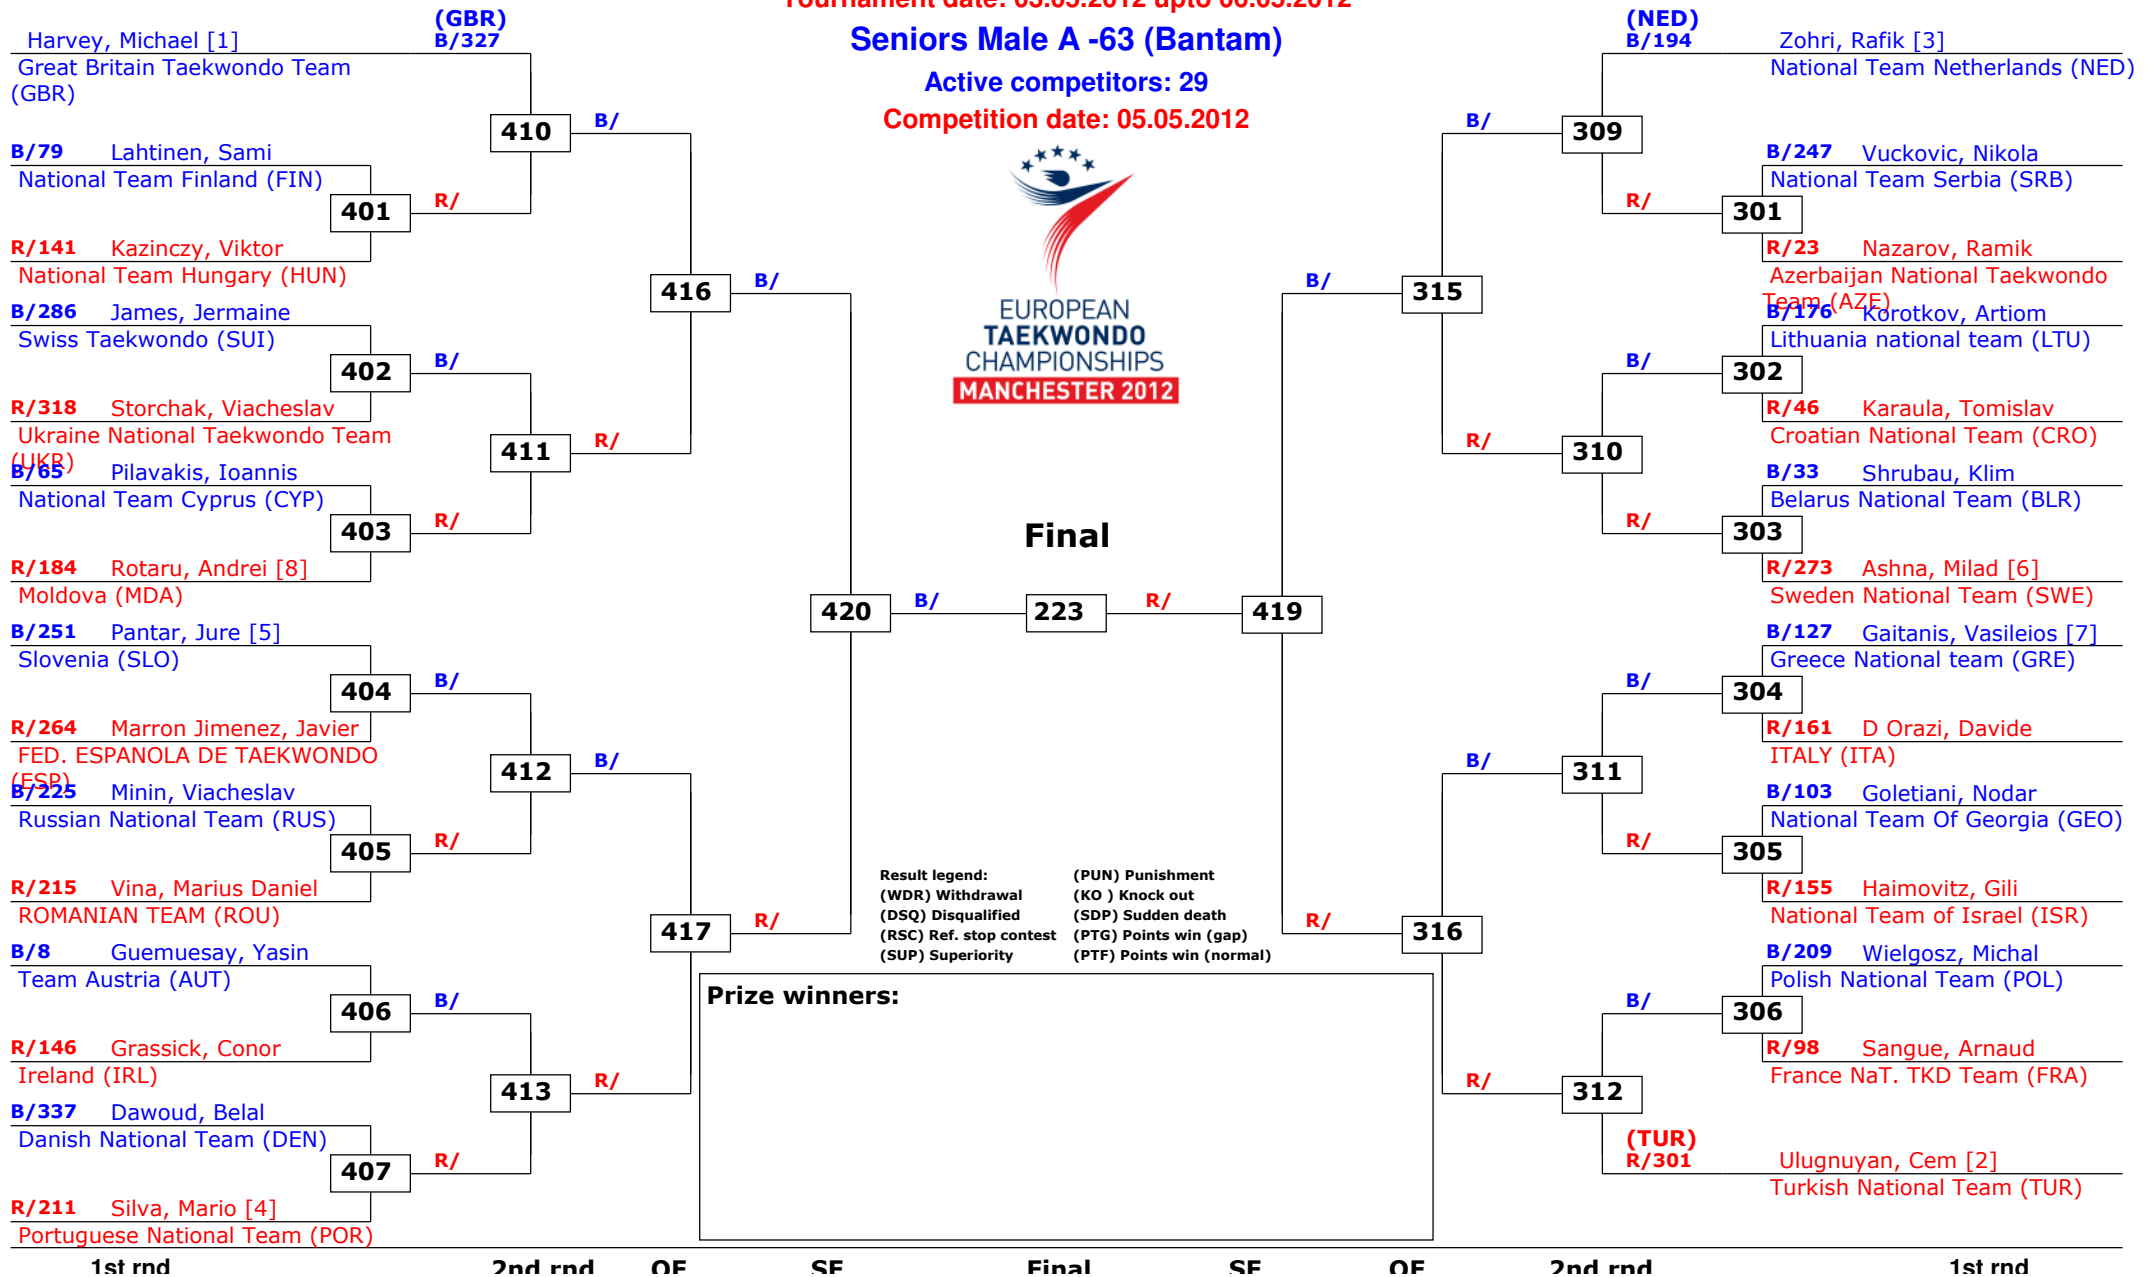

European Championship Seniors 2012

Manchester, Great Britain

Tournament date: 03.05.2012 upto 06.05.2012

Seniors Male A -63 (Bantam)

Active competitors: 29

Competition date: 05.05.2012

EUROPEAN
TAEKWONDO
CHAMPIONSHIPS
MANCHESTER 2012