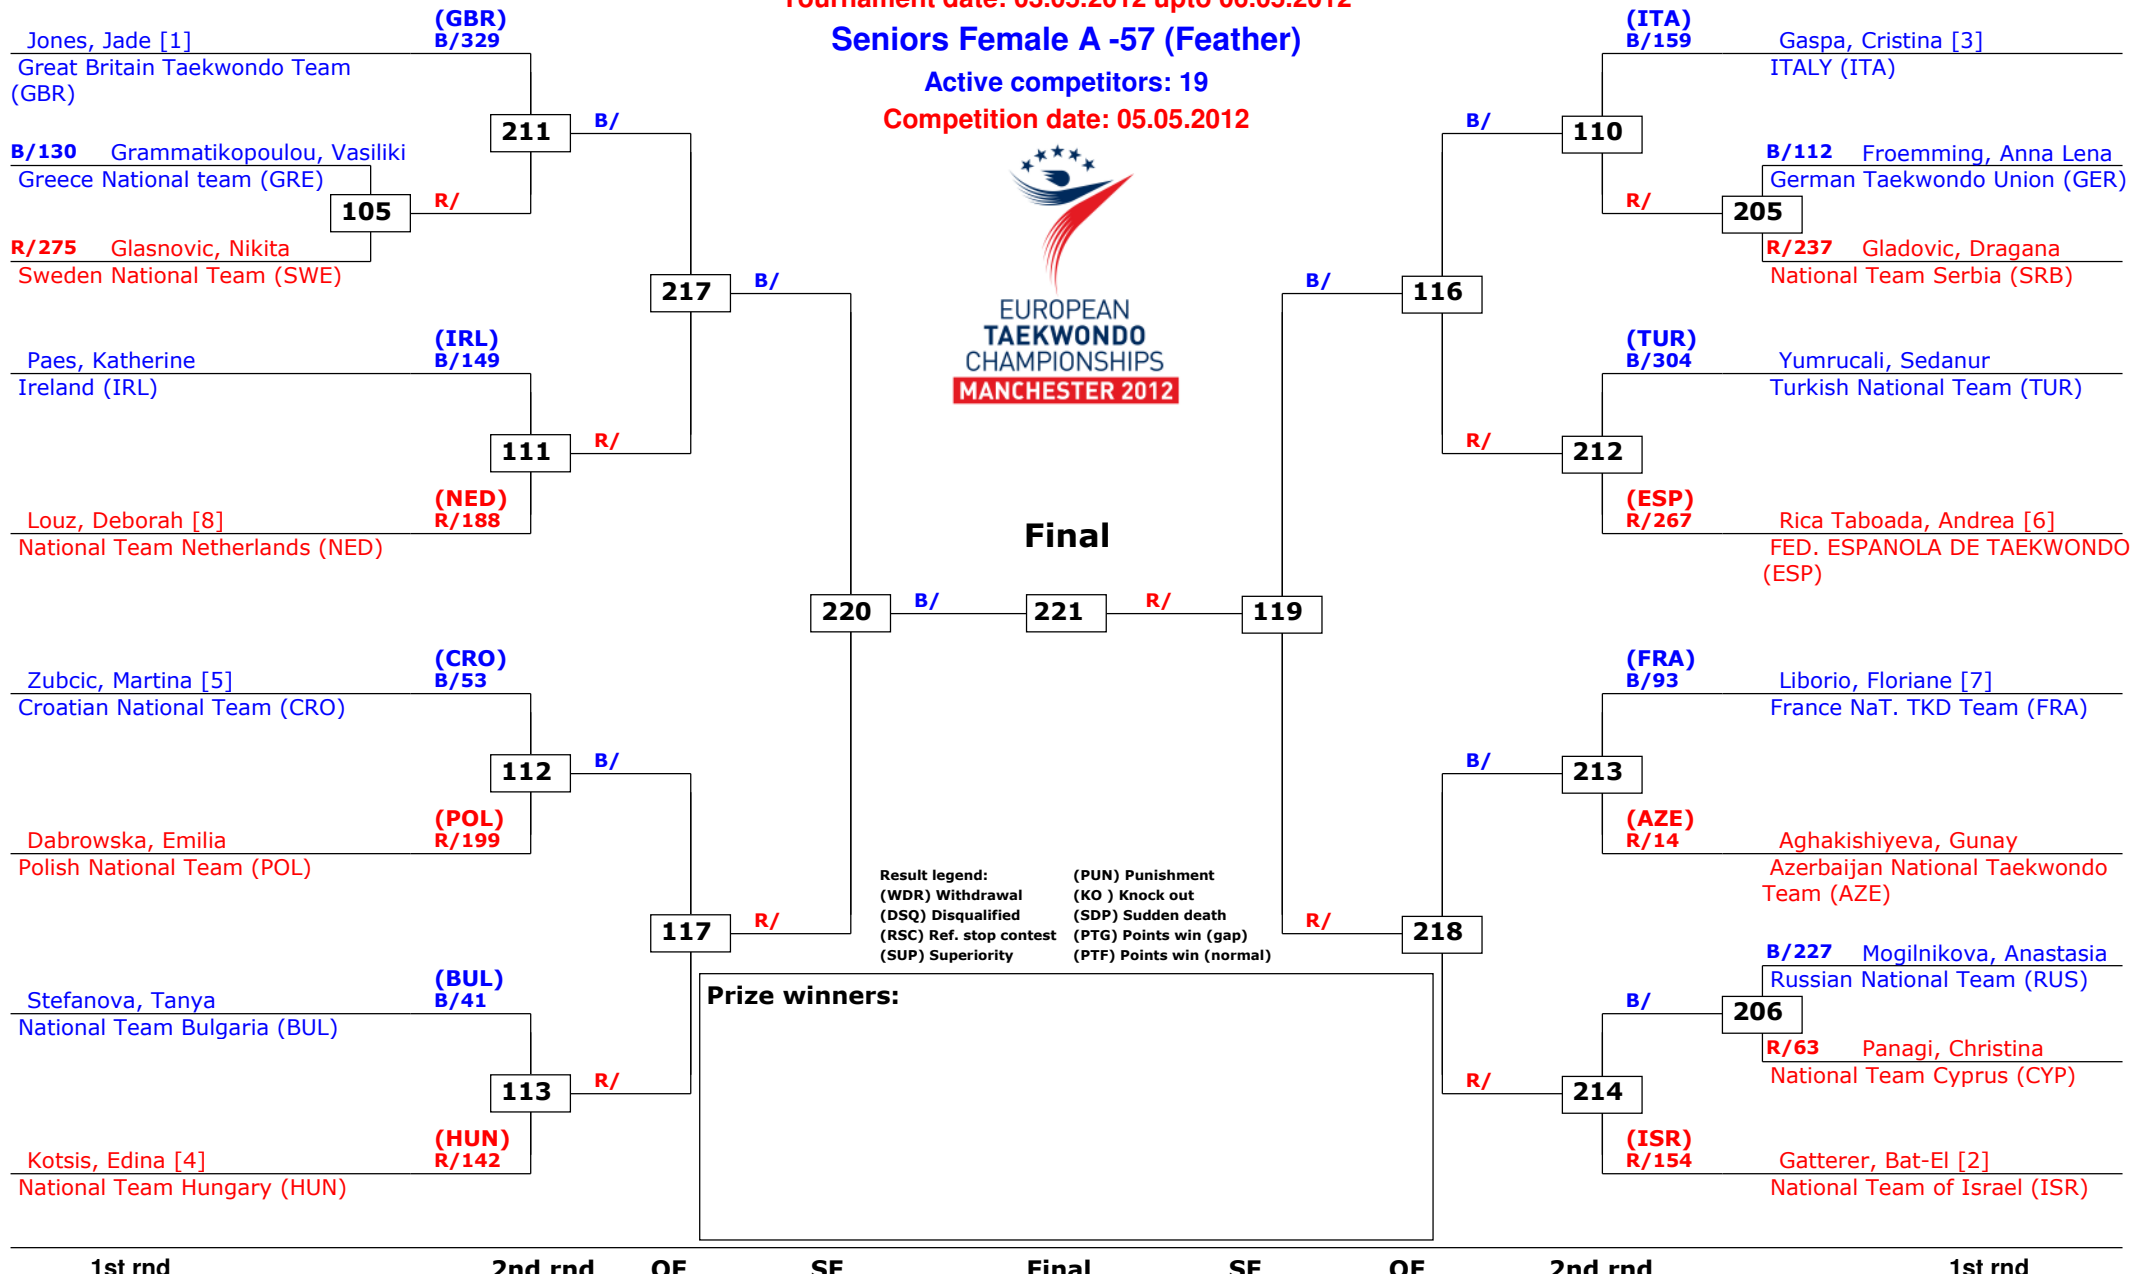

European Championship Seniors 2012

Manchester, Great Britain

Tournament date: 03.05.2012 upto 06.05.2012

Seniors Female A -57 (Feather)

Active competitors: 19

Competition date: 05.05.2012

EUROPEAN
TAEKWONDO
CHAMPIONSHIPS
MANCHESTER 2012