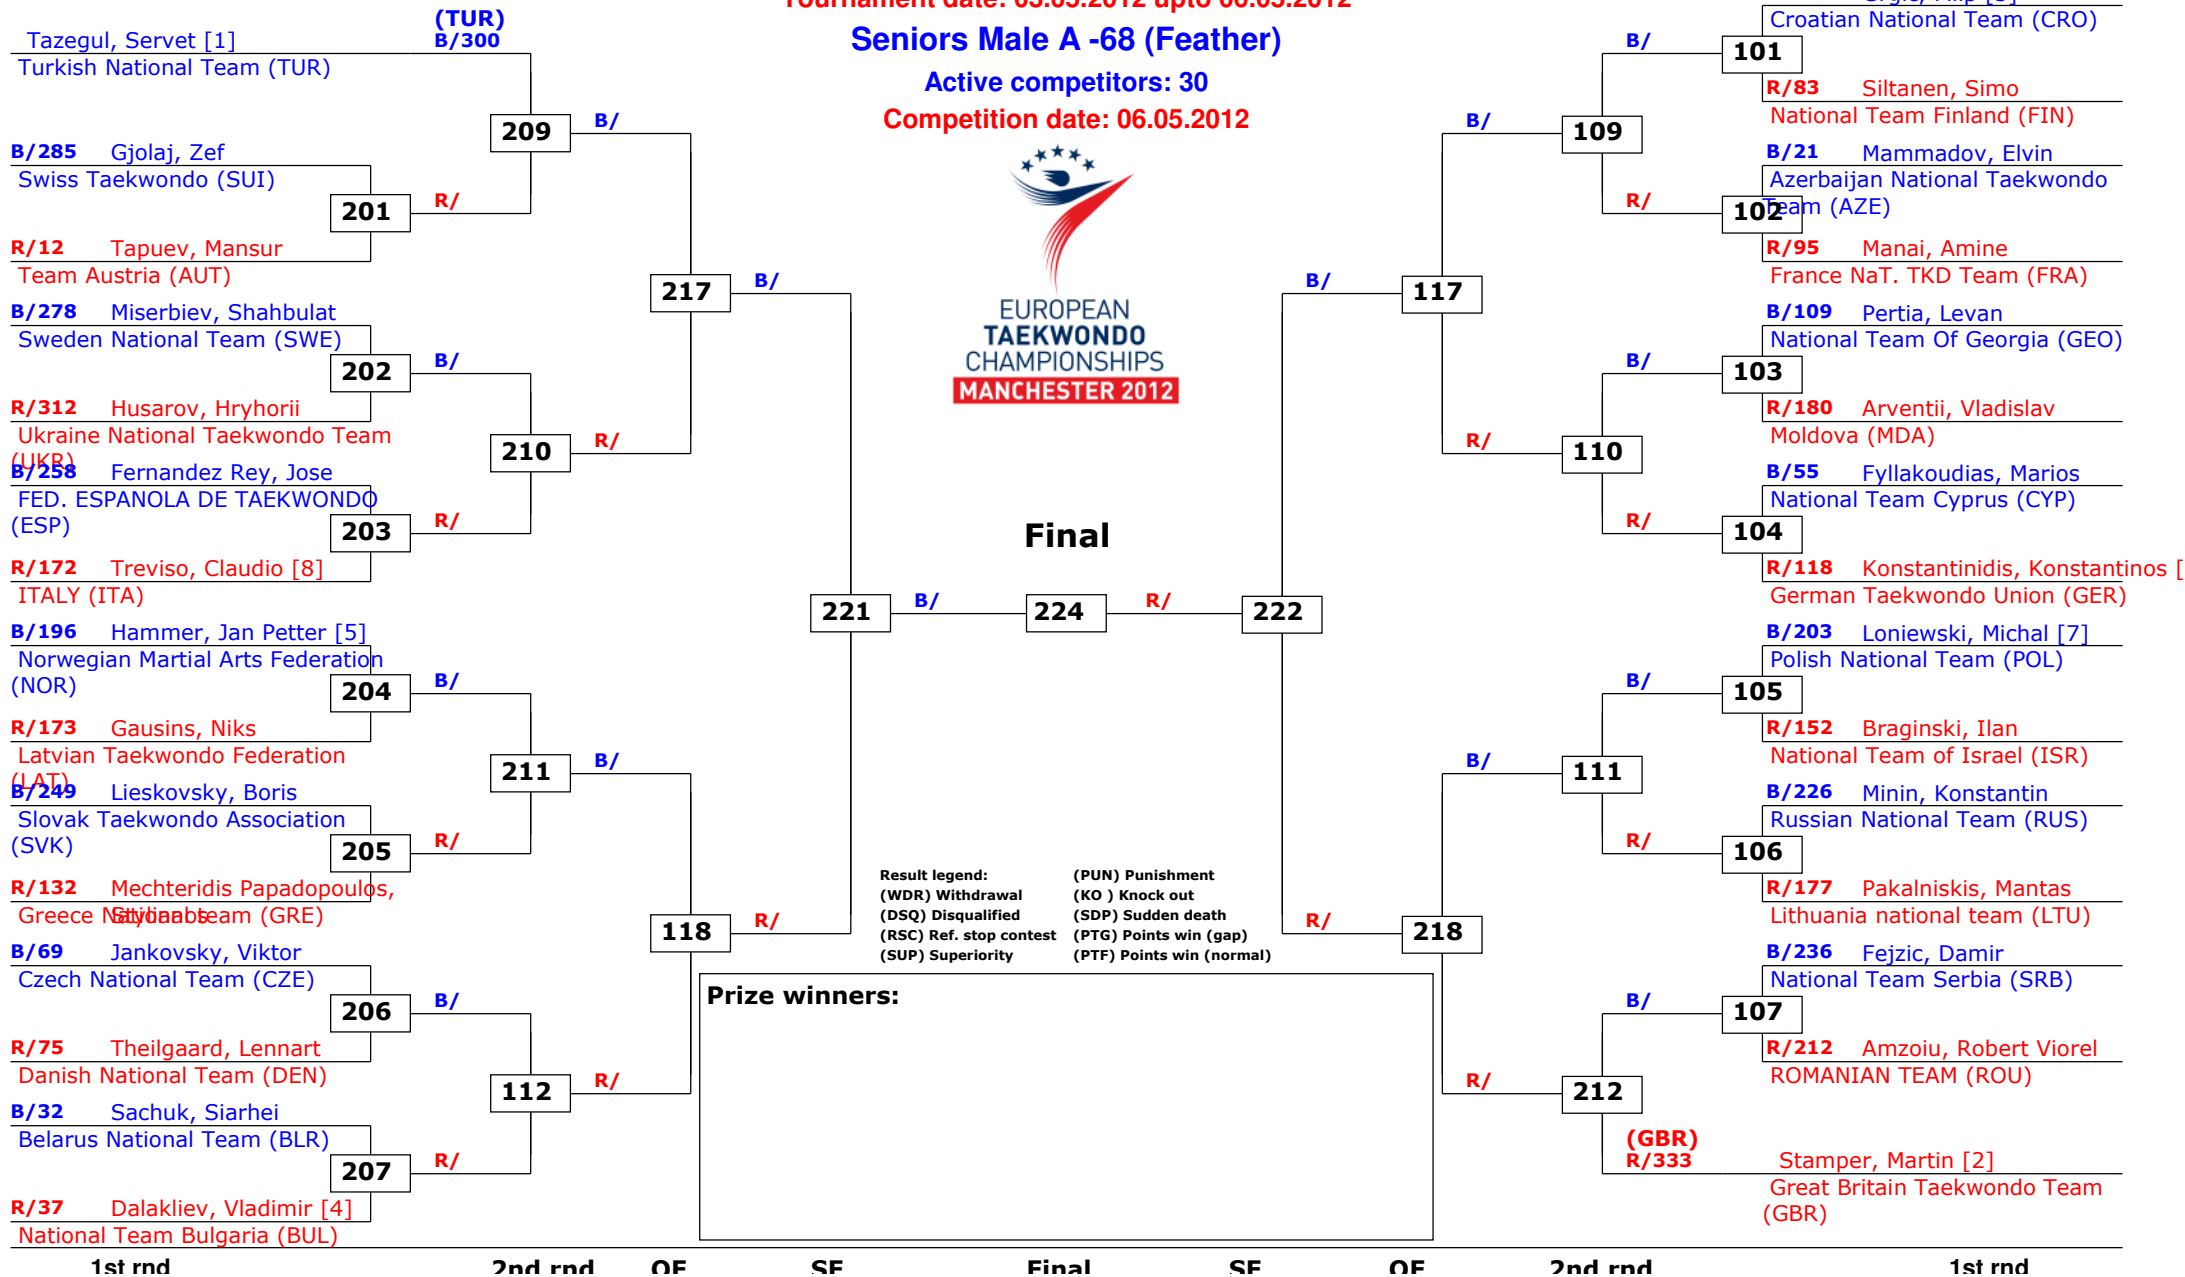

European Championship Seniors 2012

Manchester, Great Britain

Tournament date: 03.05.2012 upto 06.05.2012

Seniors Male A -68 (Feather)

Active competitors: 30

Competition date: 06.05.2012

EUROPEAN
TAEKWONDO
CHAMPIONSHIPS
MANCHESTER 2012