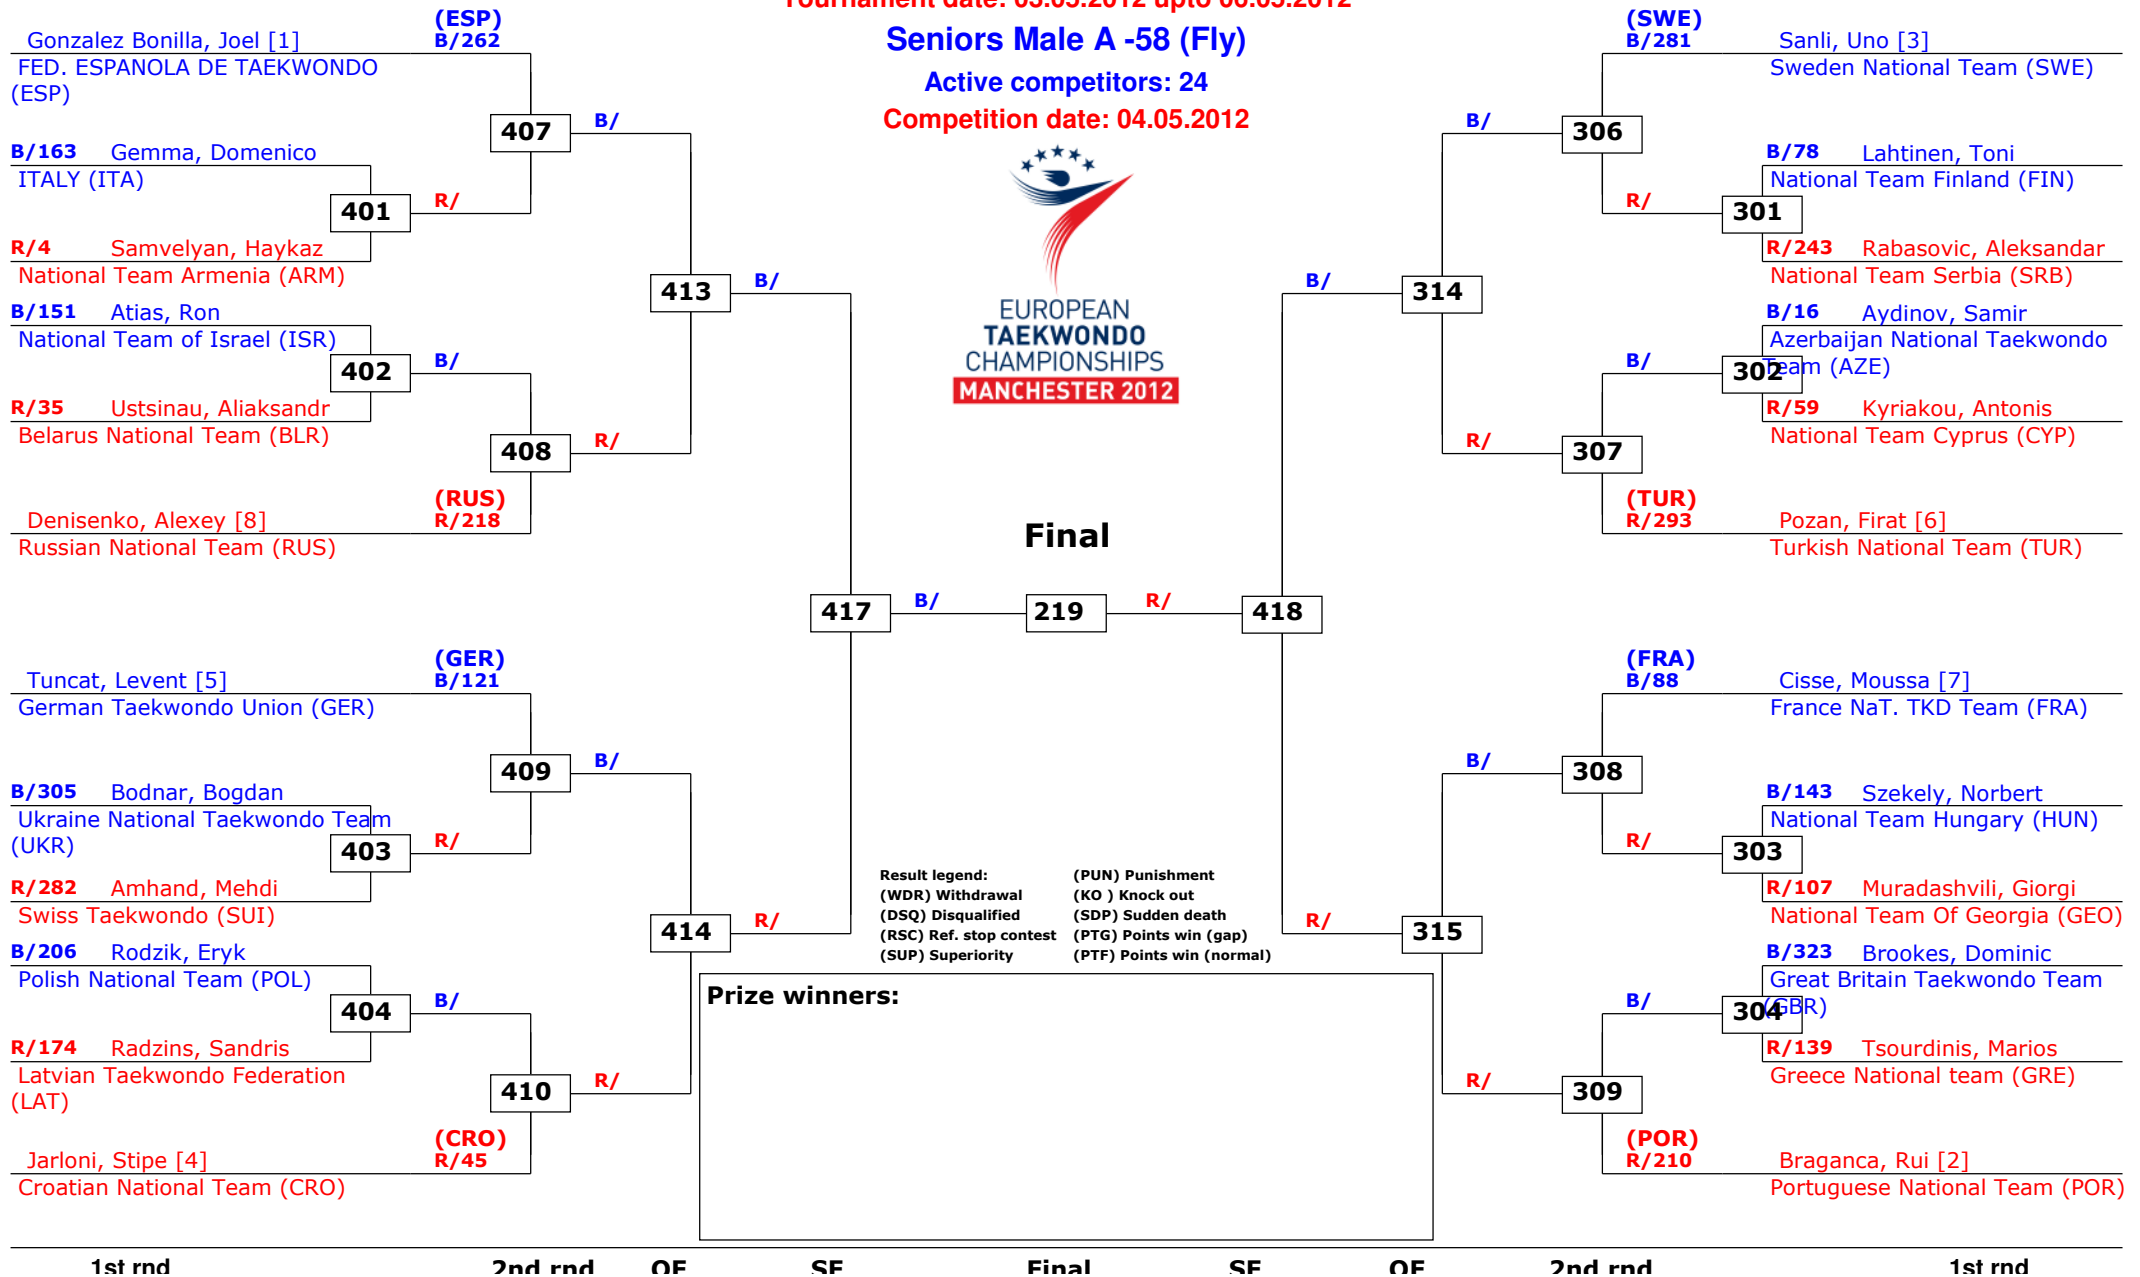

European Championship Seniors 2012

Manchester, Great Britain

Tournament date: 03.05.2012 upto 06.05.2012

Seniors Male A -58 (Fly)

Active competitors: 24

Competition date: 04.05.2012

EUROPEAN
TAEKWONDO
CHAMPIONSHIPS
MANCHESTER 2012