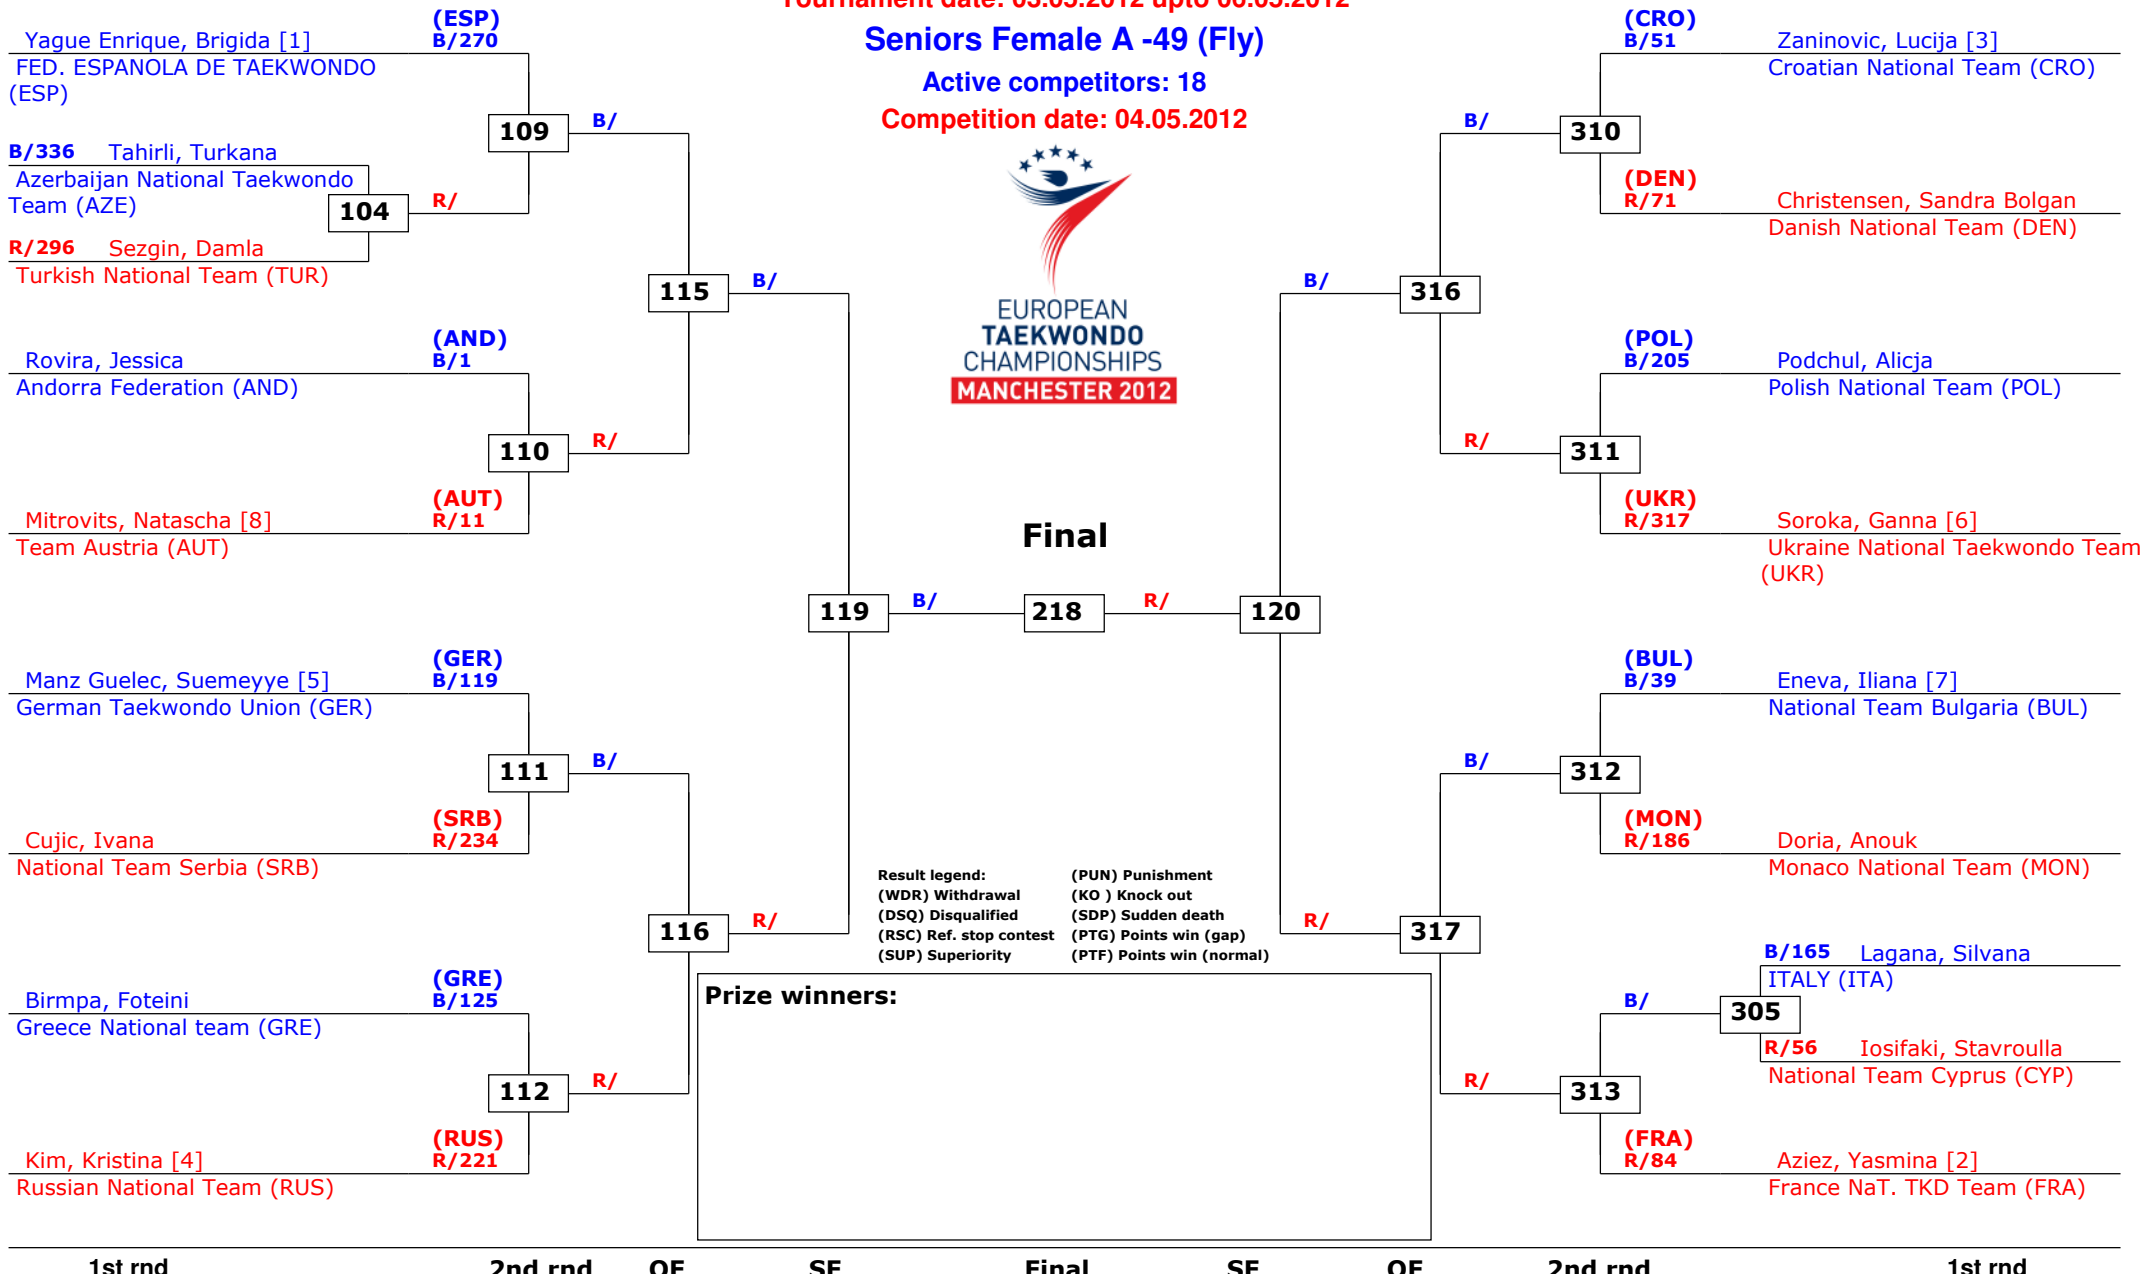

European Championship Seniors 2012

Manchester, Great Britain

Tournament date: 03.05.2012 upto 06.05.2012

Seniors Female A -49 (Fly)

Active competitors: 18

Competition date: 04.05.2012

EUROPEAN
TAEKWONDO
CHAMPIONSHIPS
MANCHESTER 2012