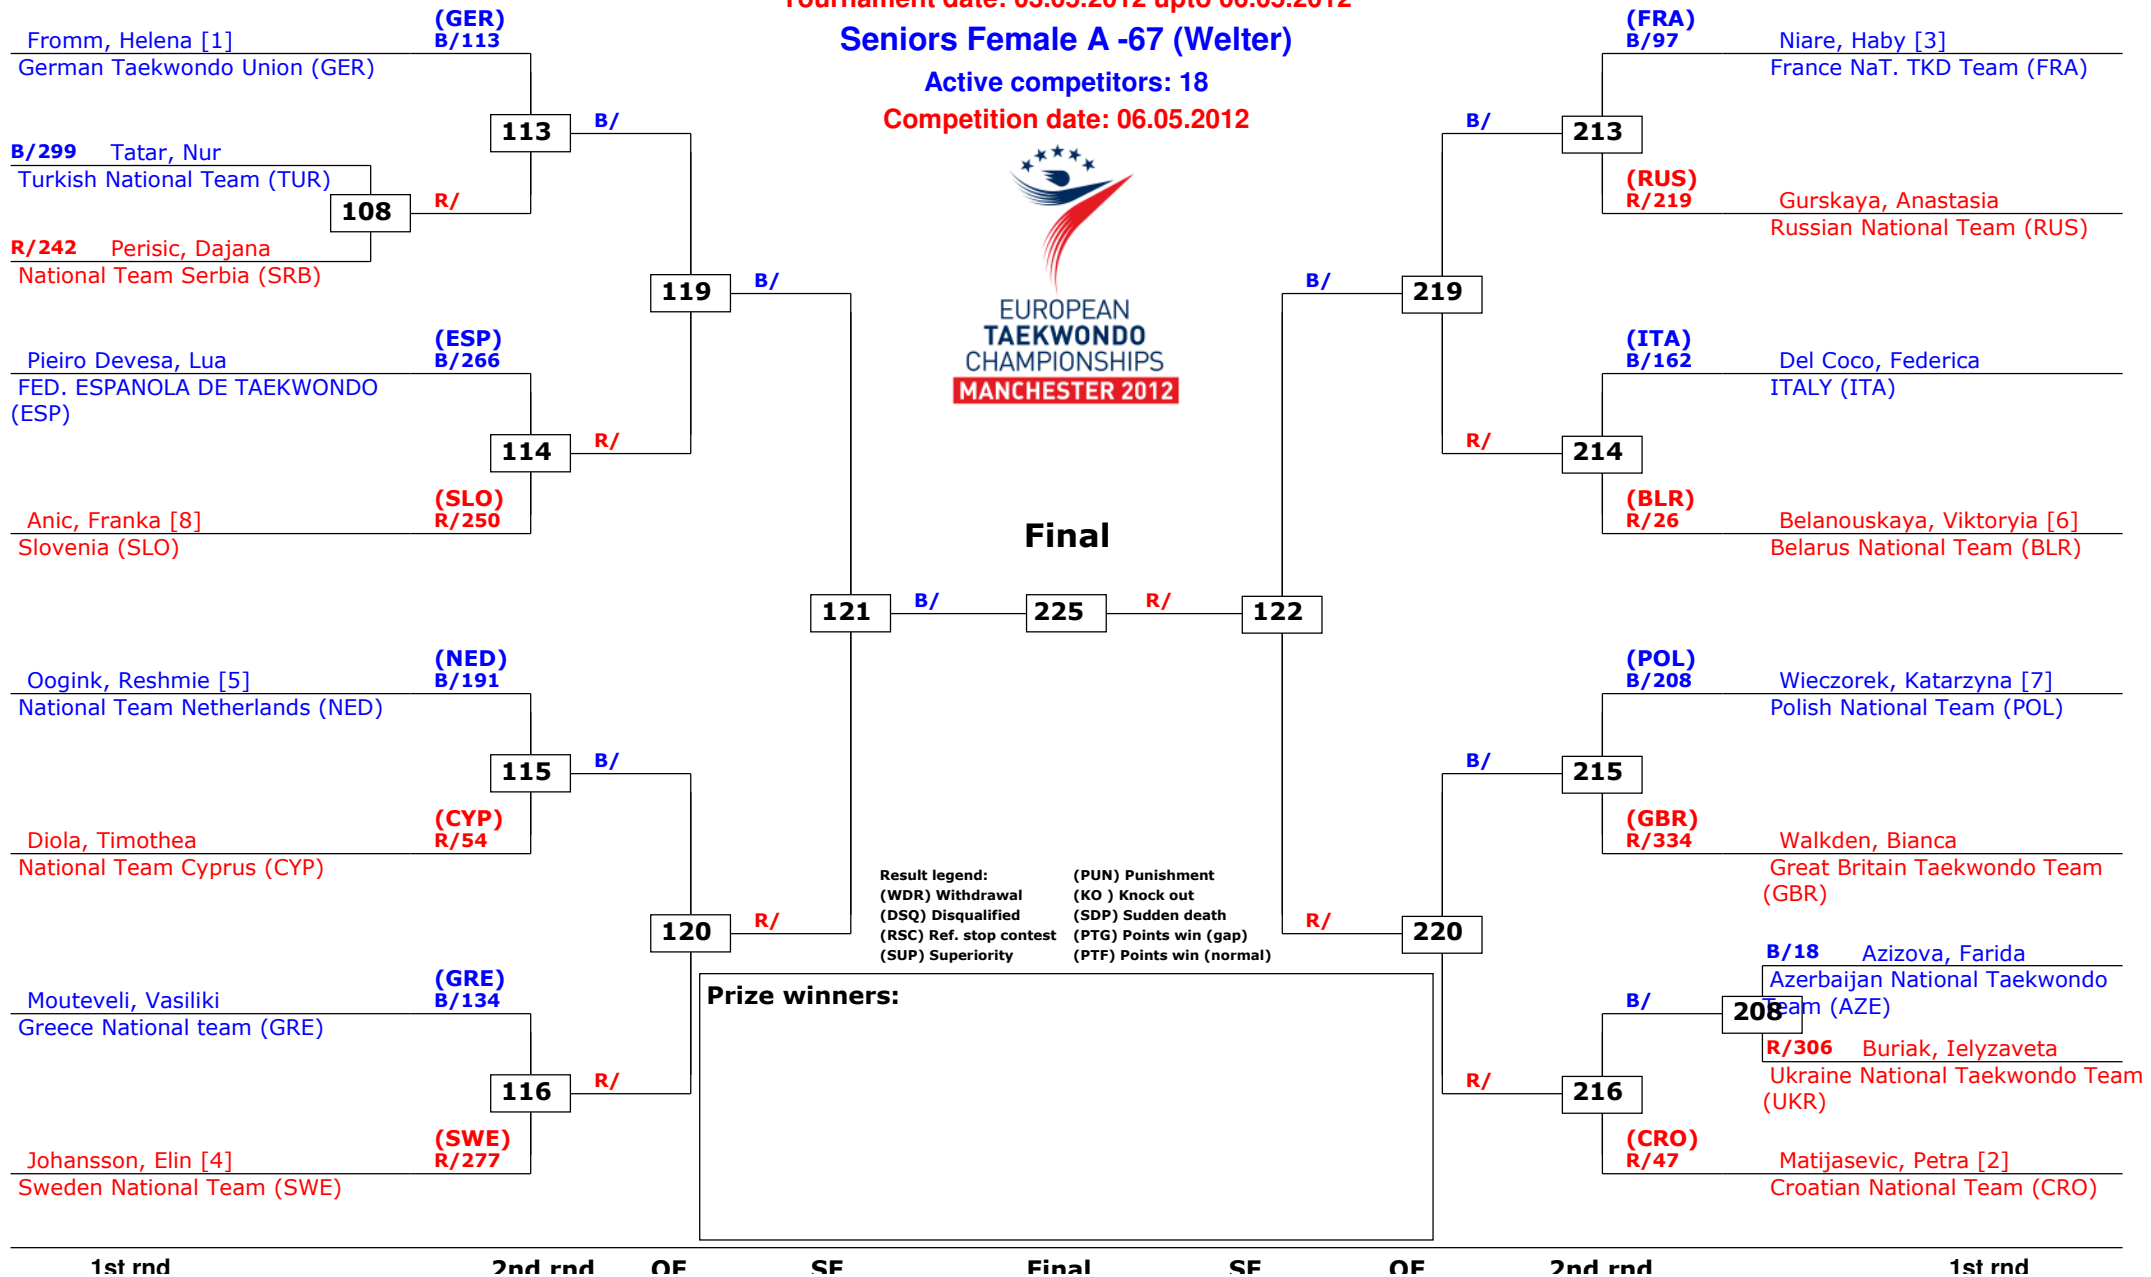

European Championship Seniors 2012

Manchester, Great Britain

Tournament date: 03.05.2012 upto 06.05.2012

Seniors Female A -67 (Welter)

Active competitors: 18

Competition date: 06.05.2012

EUROPEAN
TAEKWONDO
CHAMPIONSHIPS
MANCHESTER 2012