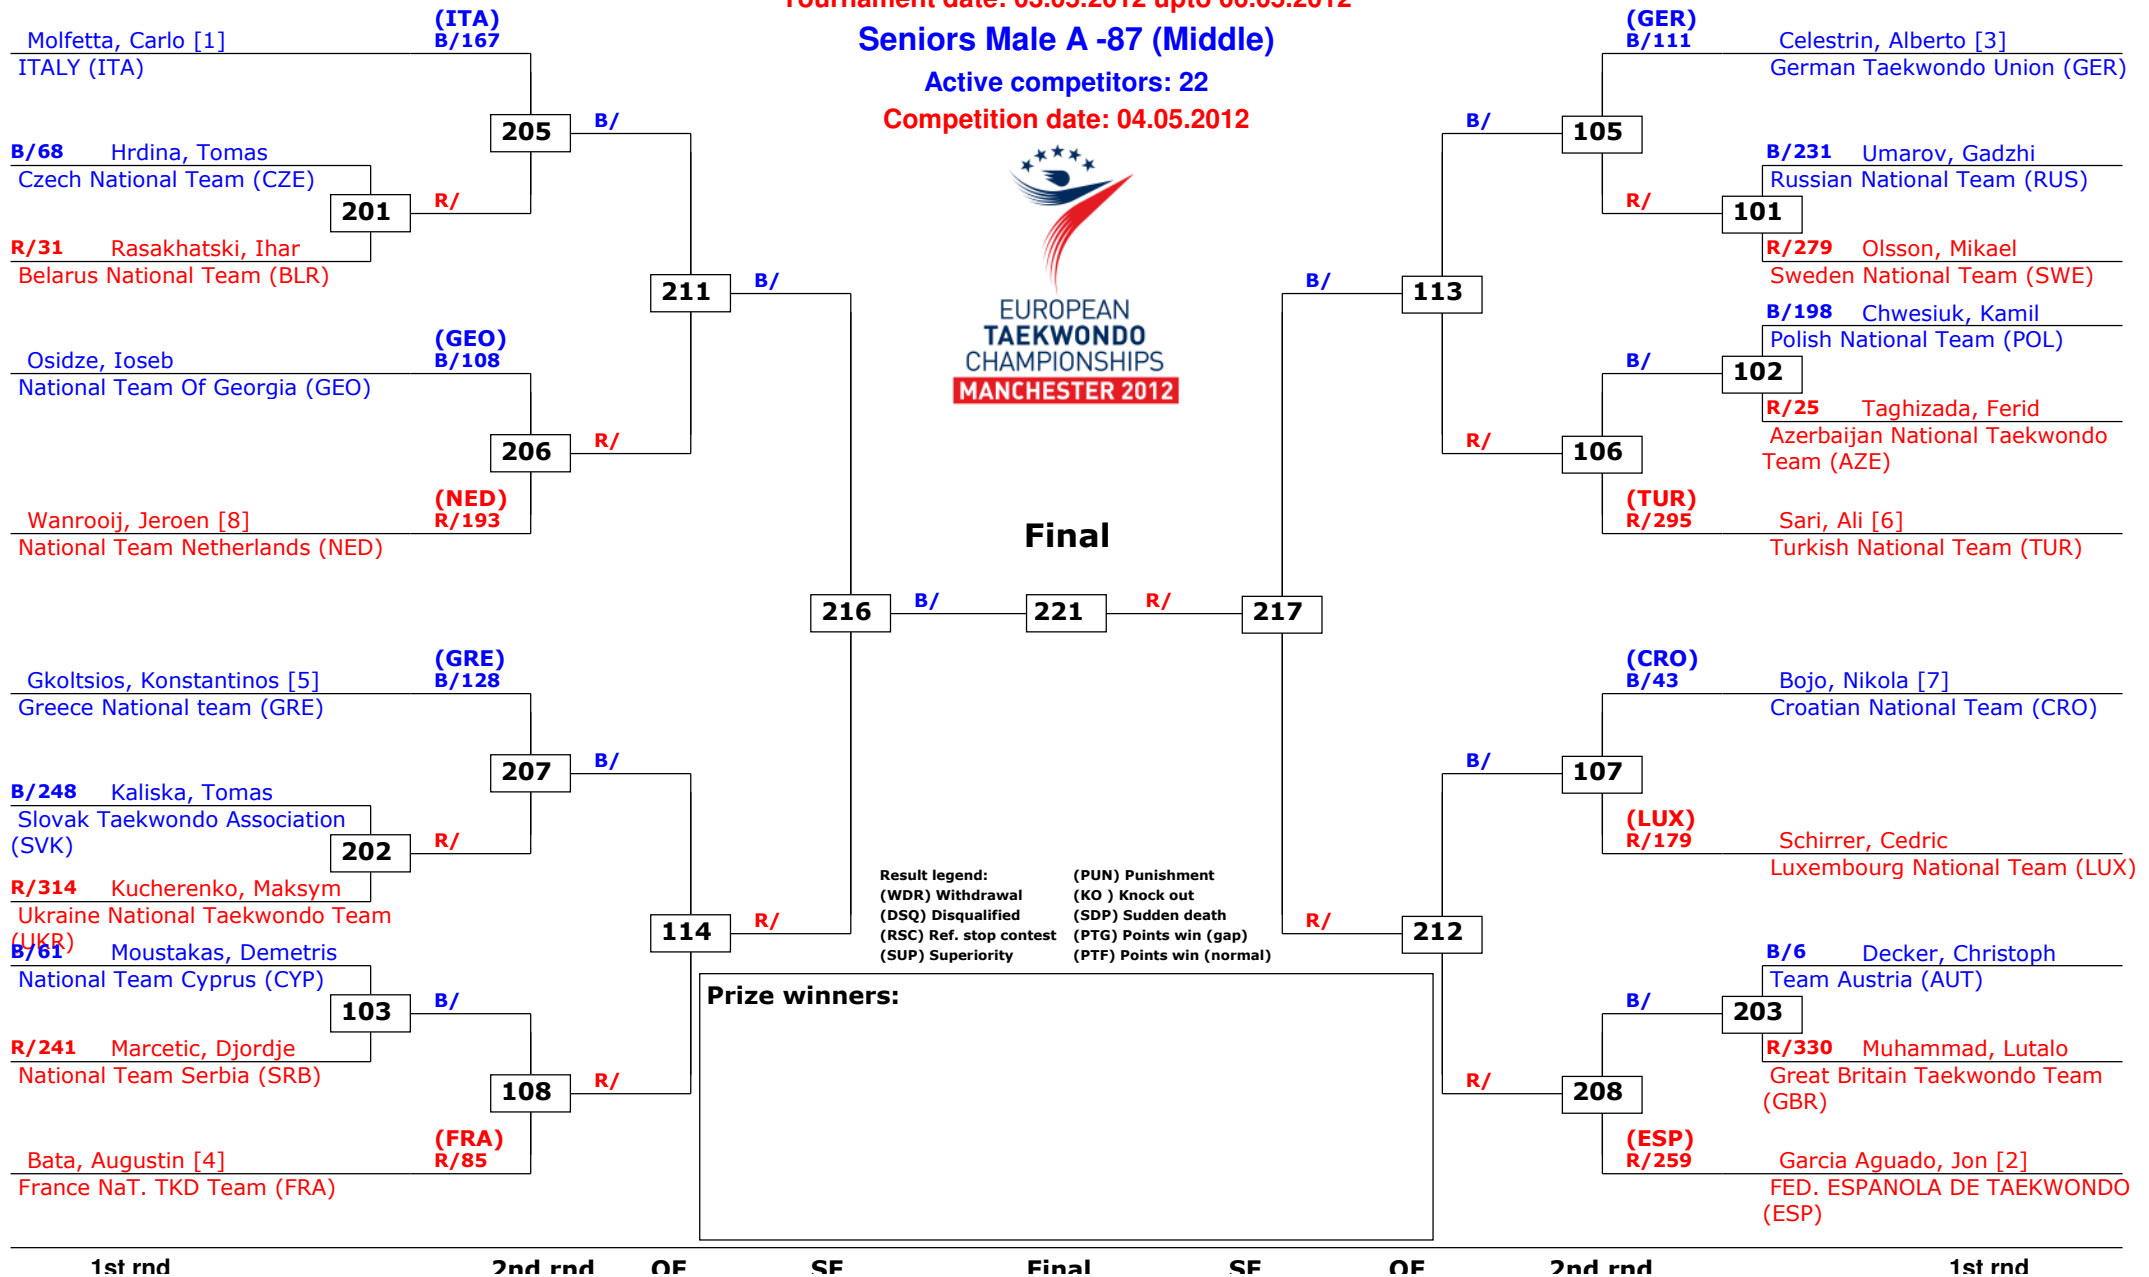

European Championship Seniors 2012

Manchester, Great Britain

Tournament date: 03.05.2012 upto 06.05.2012

Seniors Male A -87 (Middle)

Active competitors: 22

Competition date: 04.05.2012

EUROPEAN
TAEKWONDO
CHAMPIONSHIPS
MANCHESTER 2012